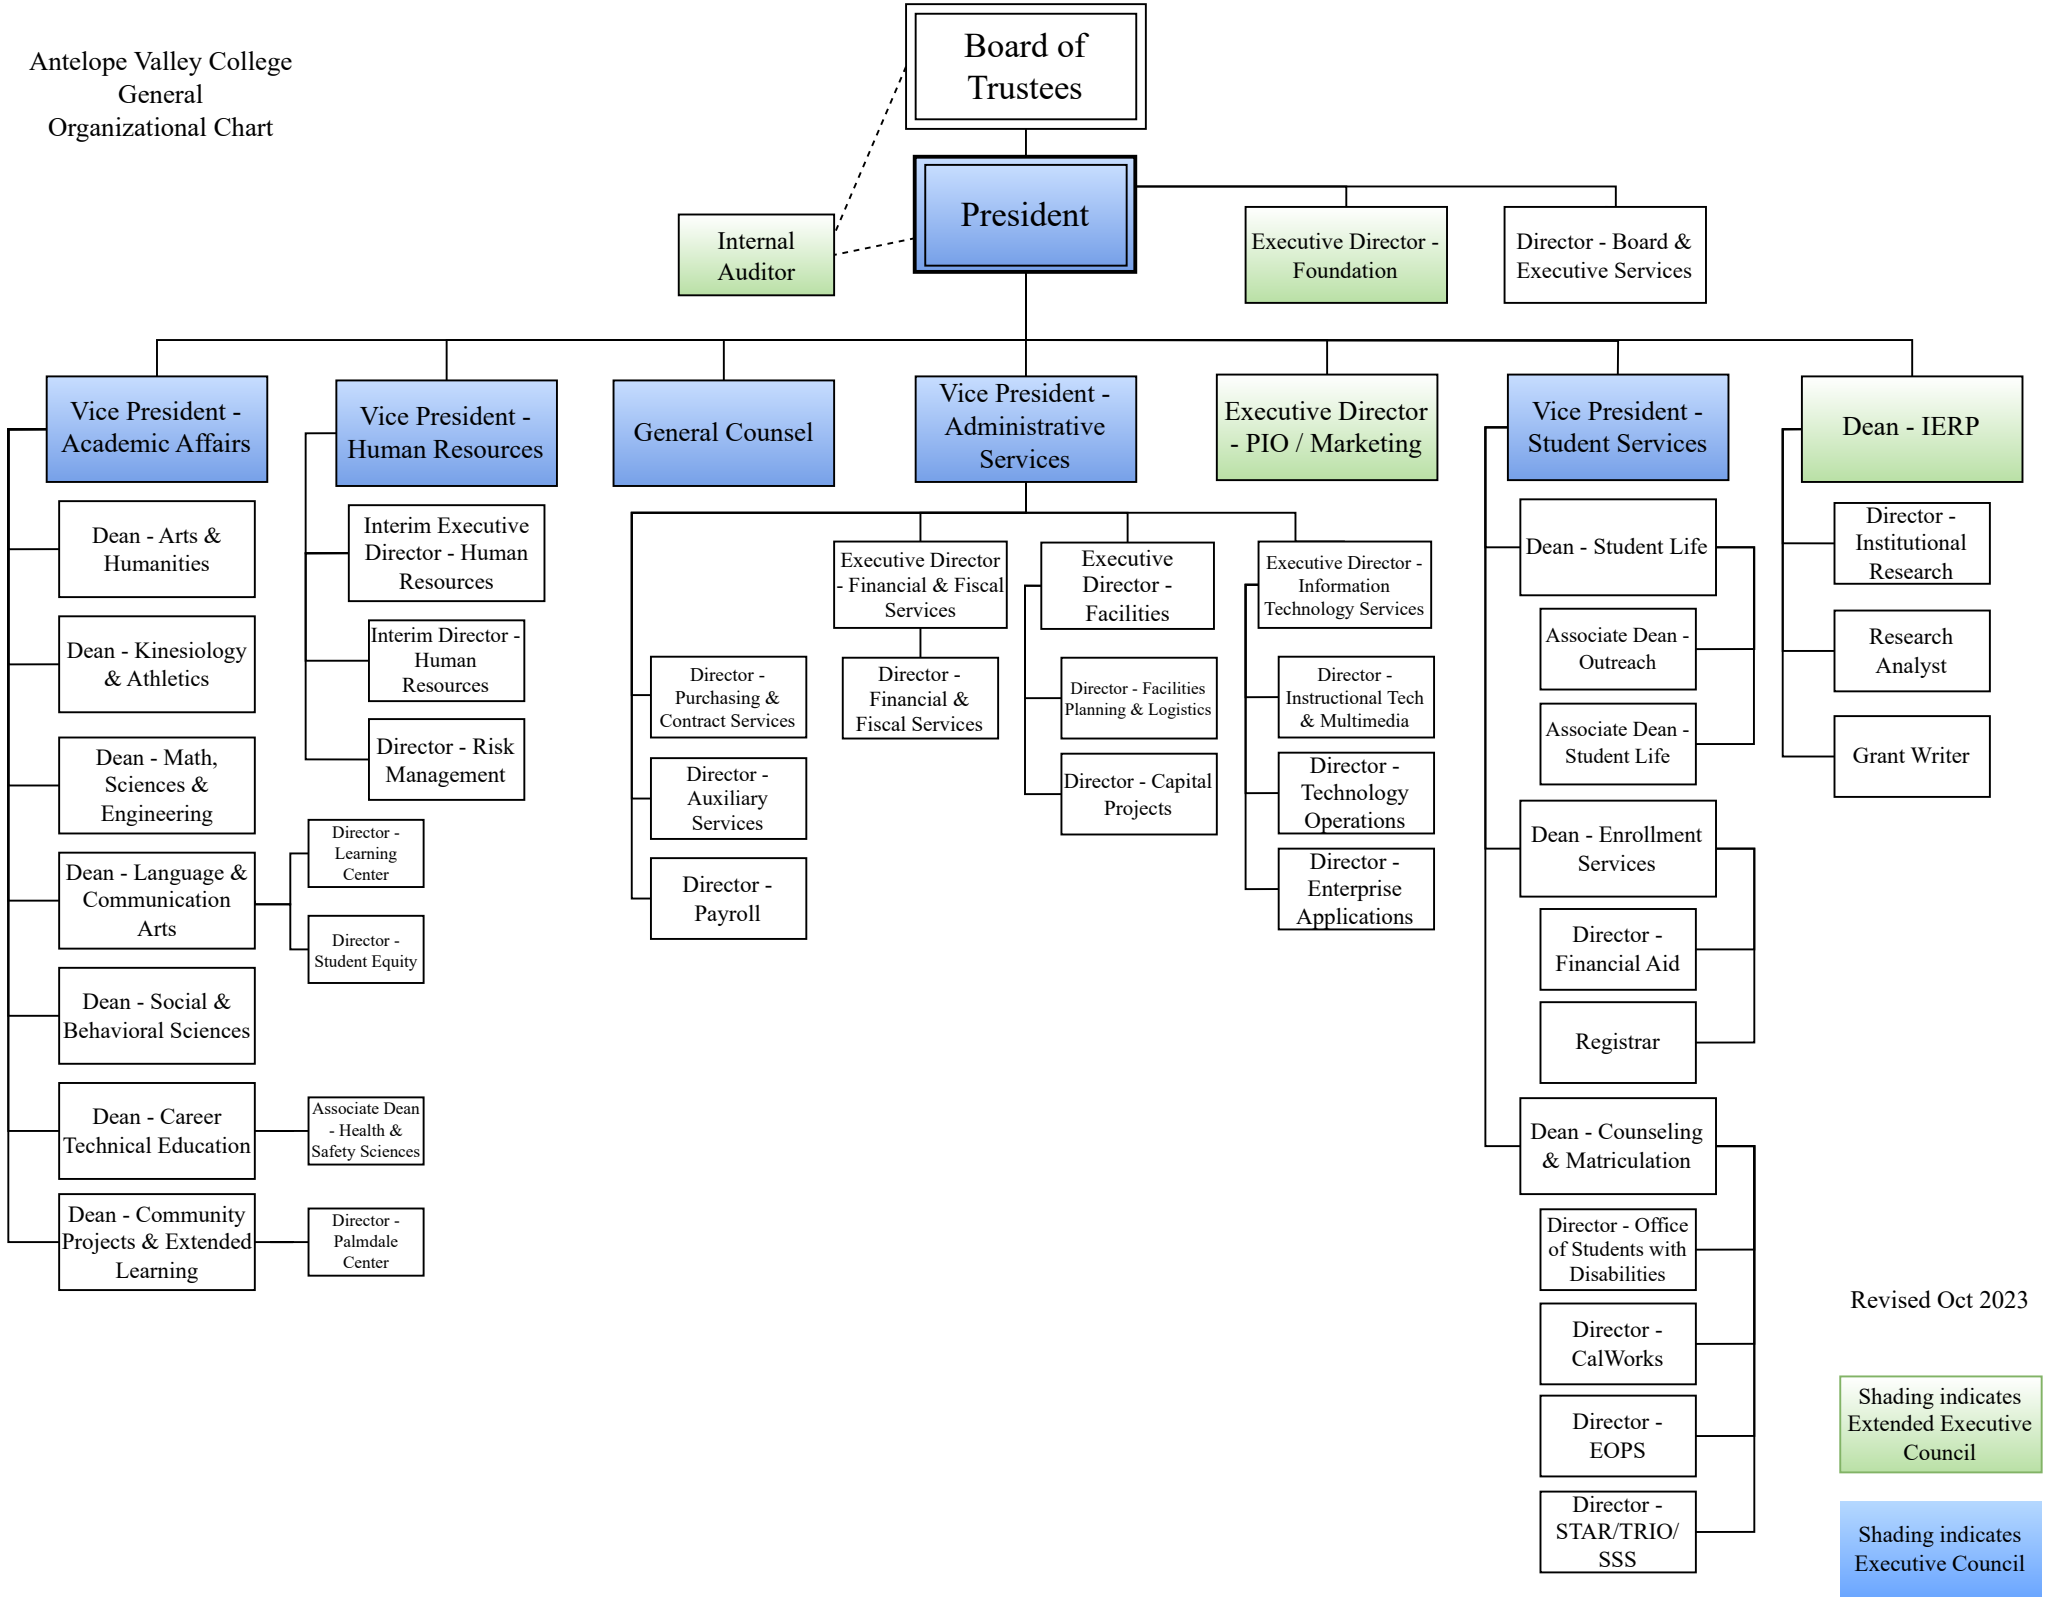

Antelope Valley College
General
Organizational Chart

Revised Oct 2023

Shading indicates
Extended Executive
Council

Shading indicates
Executive Council