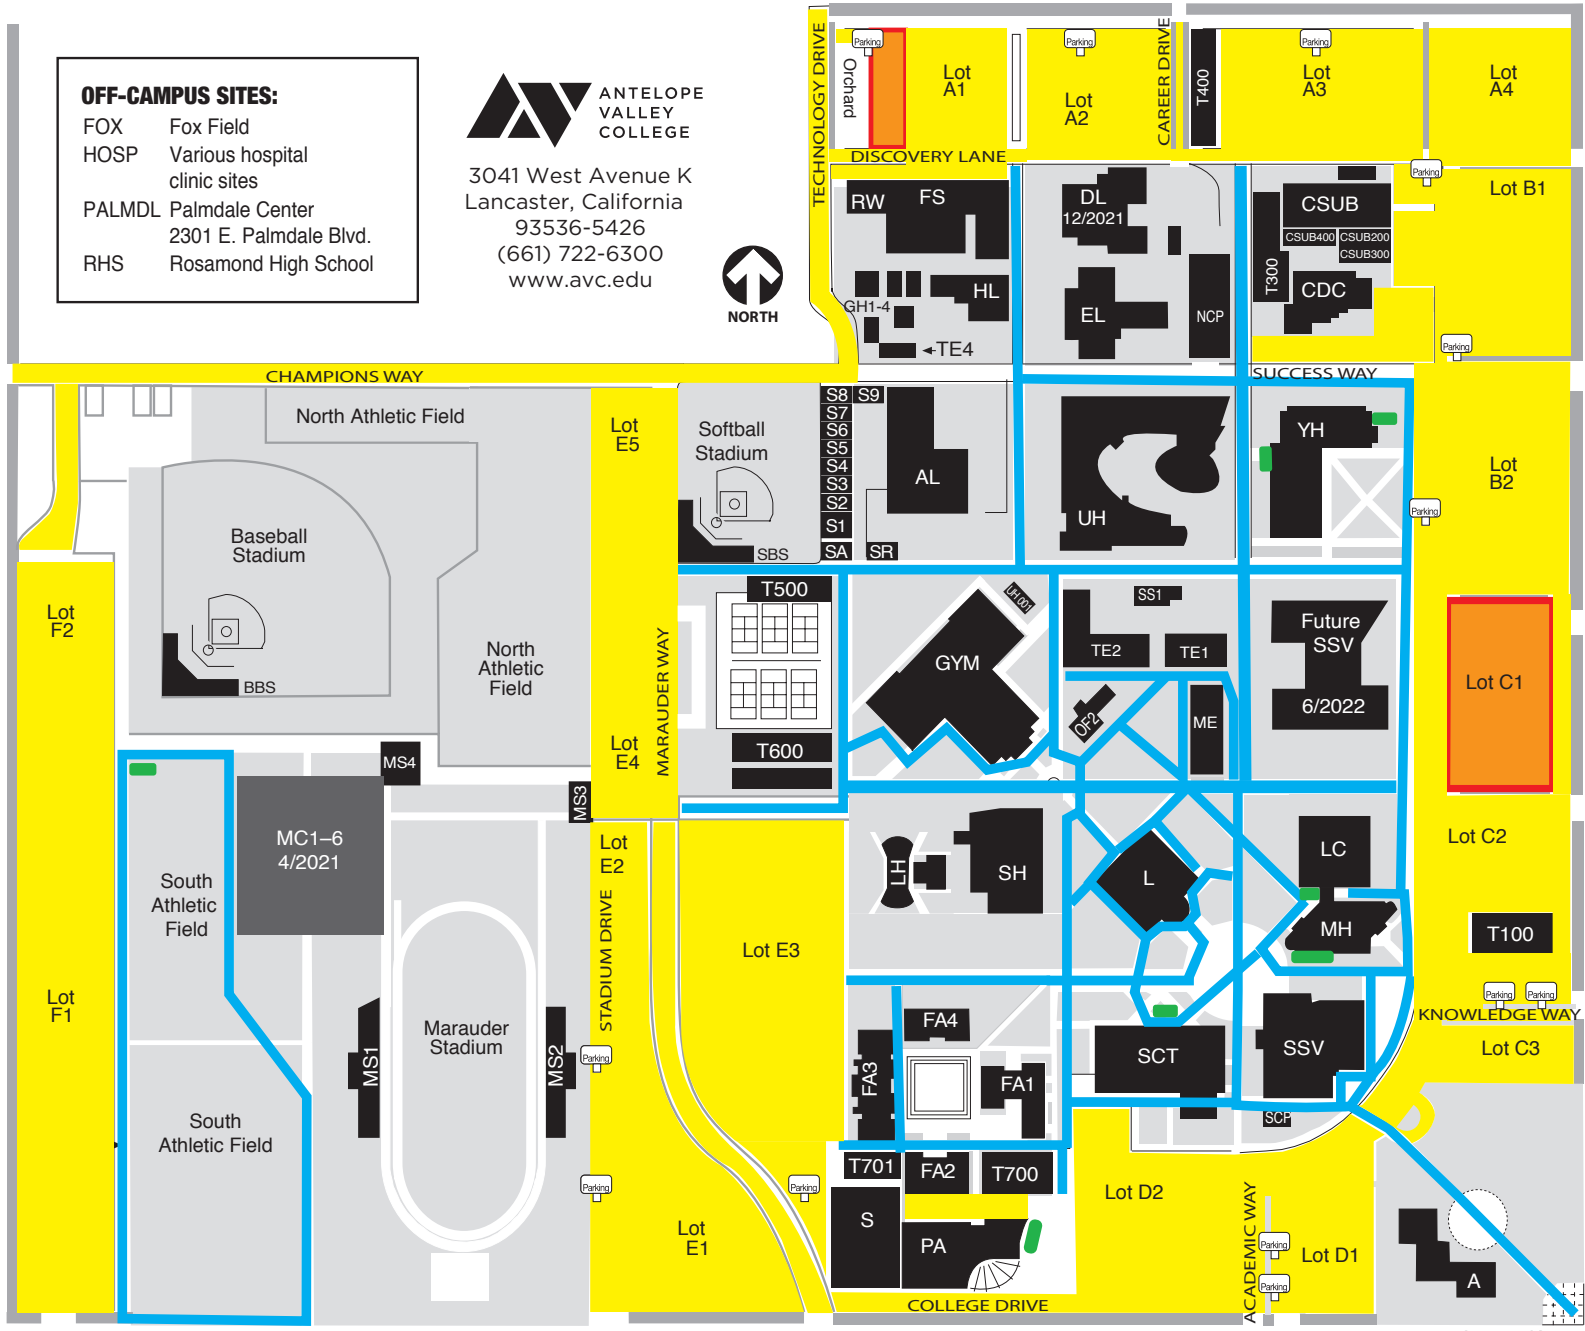

35th Street West

Avenue J-8

OFF-CAMPUS SITES:
 FOX Fox Field
 HOSP Various hospital clinic sites
 PALMDL Palmdale Center
 2301 E. Palmdale Blvd.
 RHS Rosamond High School

3041 West Avenue K
 Lancaster, California
 93536-5426
 (661) 722-6300
 www.avc.edu

LEGEND

- A** Administration Building
 - AL** Auto Lab
 - BBS** Baseball Stadium
 - CDC** Child Development Center
 - CSUB** CSU Bakersfield—Antelope Valley
 - DL** Discovery Lab
 - EL** Enterprise Lab
 - FA1** Fine Arts [Art & Gallery]
 - FA2** Fine Arts [Black Box]
 - FA3** Fine Arts [Music & Offices]
 - FA4** Fine Arts
 - FS** Facilities Services
 - GH1-4** Greenhouses
 - GYM** Gymnasium [PE & Offices]
 - HL** Horticulture Lab
 - L** Library
 - LC** Learning Center
 - LH** Lecture Halls
 - MC1-6** Marauder Complex
 - ME** Math/Engineering
 - MS1-2** Marauder Stadium
 - MH** Mesquite Hall
 - MS3** Stadium Ticket Booth
 - MS4** Stadium Concessions/Restrooms
 - NCP** North Central Plant
 - OF2** Offices: PE
 - PA** Performing Arts Theatre Building
 - RW** Receiving/Warehouse
 - S** LASD-AVC Unit (Security, Lost & Found)
 - SA** SOAR High School Administration
 - S1-9** SOAR High School
 - SBS** Softball Stadium
 - SCP** South Central Plant
 - SCT** Student Center (Bookstore, Cafeteria)
 - SH** Sage Hall
 - SR** SOAR HS Restrooms
 - SS1** Electrical Substation
 - SSV** Student Services & Information
 - T100** Assessment/Office for Students with Disabilities
 - T300** Comm., English, ESL, Philosophy, World Languages
 - T400** AHUM-DFST, English
 - T500** Comm., Books HELP
 - T600** Math/Engineering, Classrooms
 - T700** Offices
 - T701** English, ESL, Math
 - TC** The Commons
 - TE1** Tech Ed: Electronics
 - TE2** Tech Ed: Welding/Fire Tech
 - TE4** Equipment Building
 - UH** Uhazy Hall of Health & Sciences
 - UH001** UH Health & Sciences Greenhouse
 - YH** Yoshida Hall
-
- Construction Zone
 - Available Parking & Drives
 - Pedestrian Access
 - Bike Racks

Avenue K

30th Street West