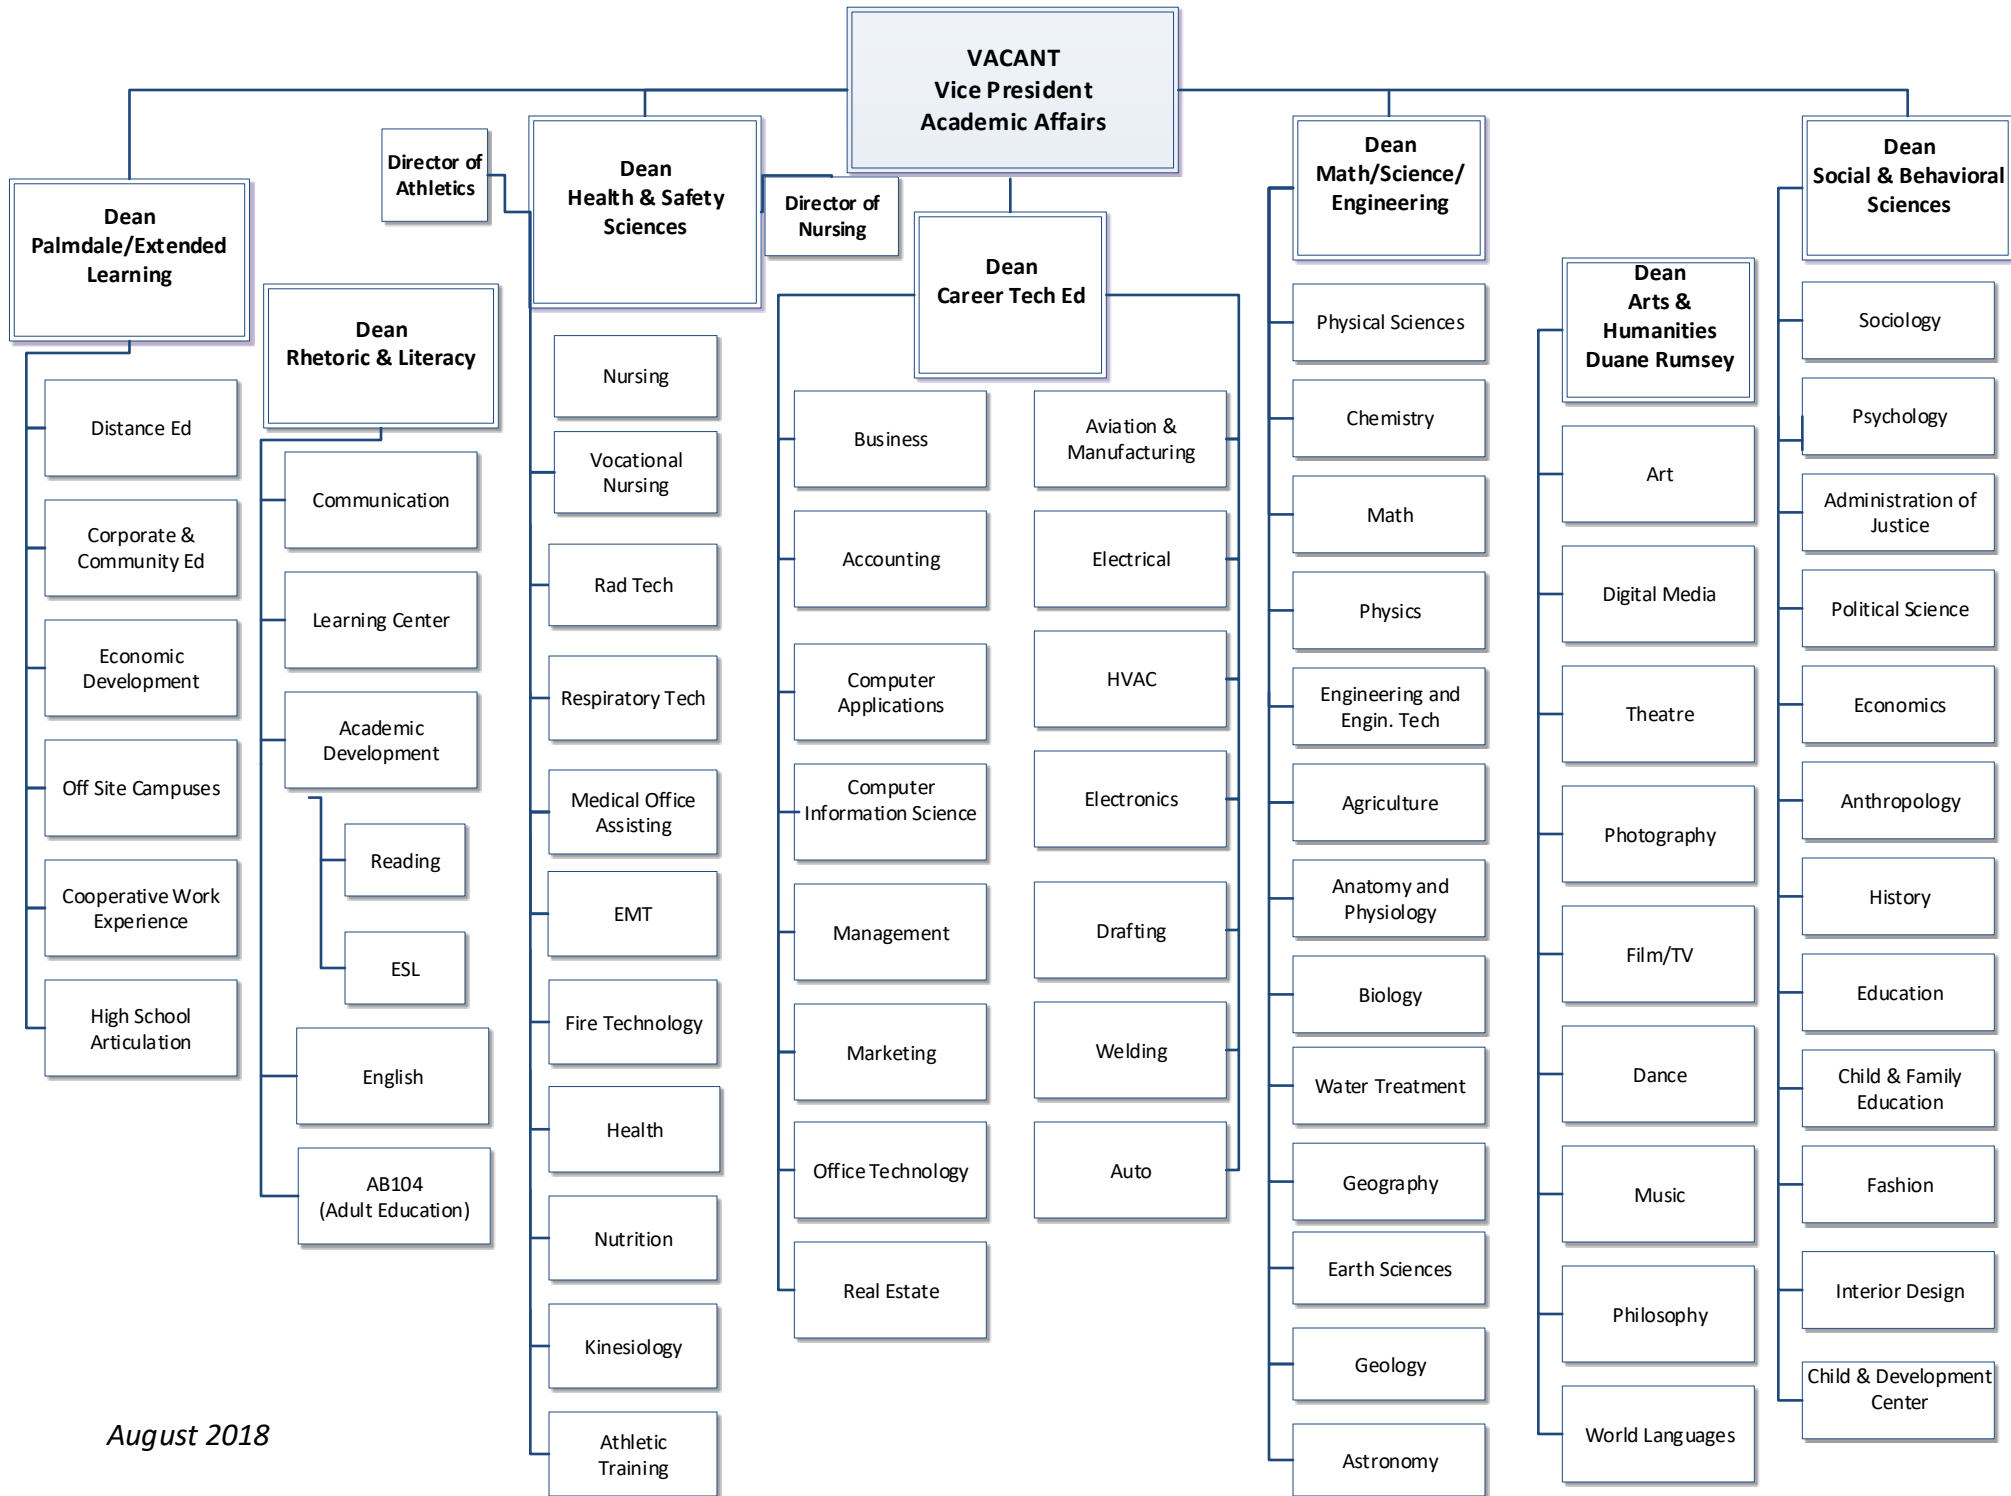

ANTELOPE VALLEY COLLEGE ACADEMIC AFFAIRS ORGANIZATIONAL CHART

August 2018