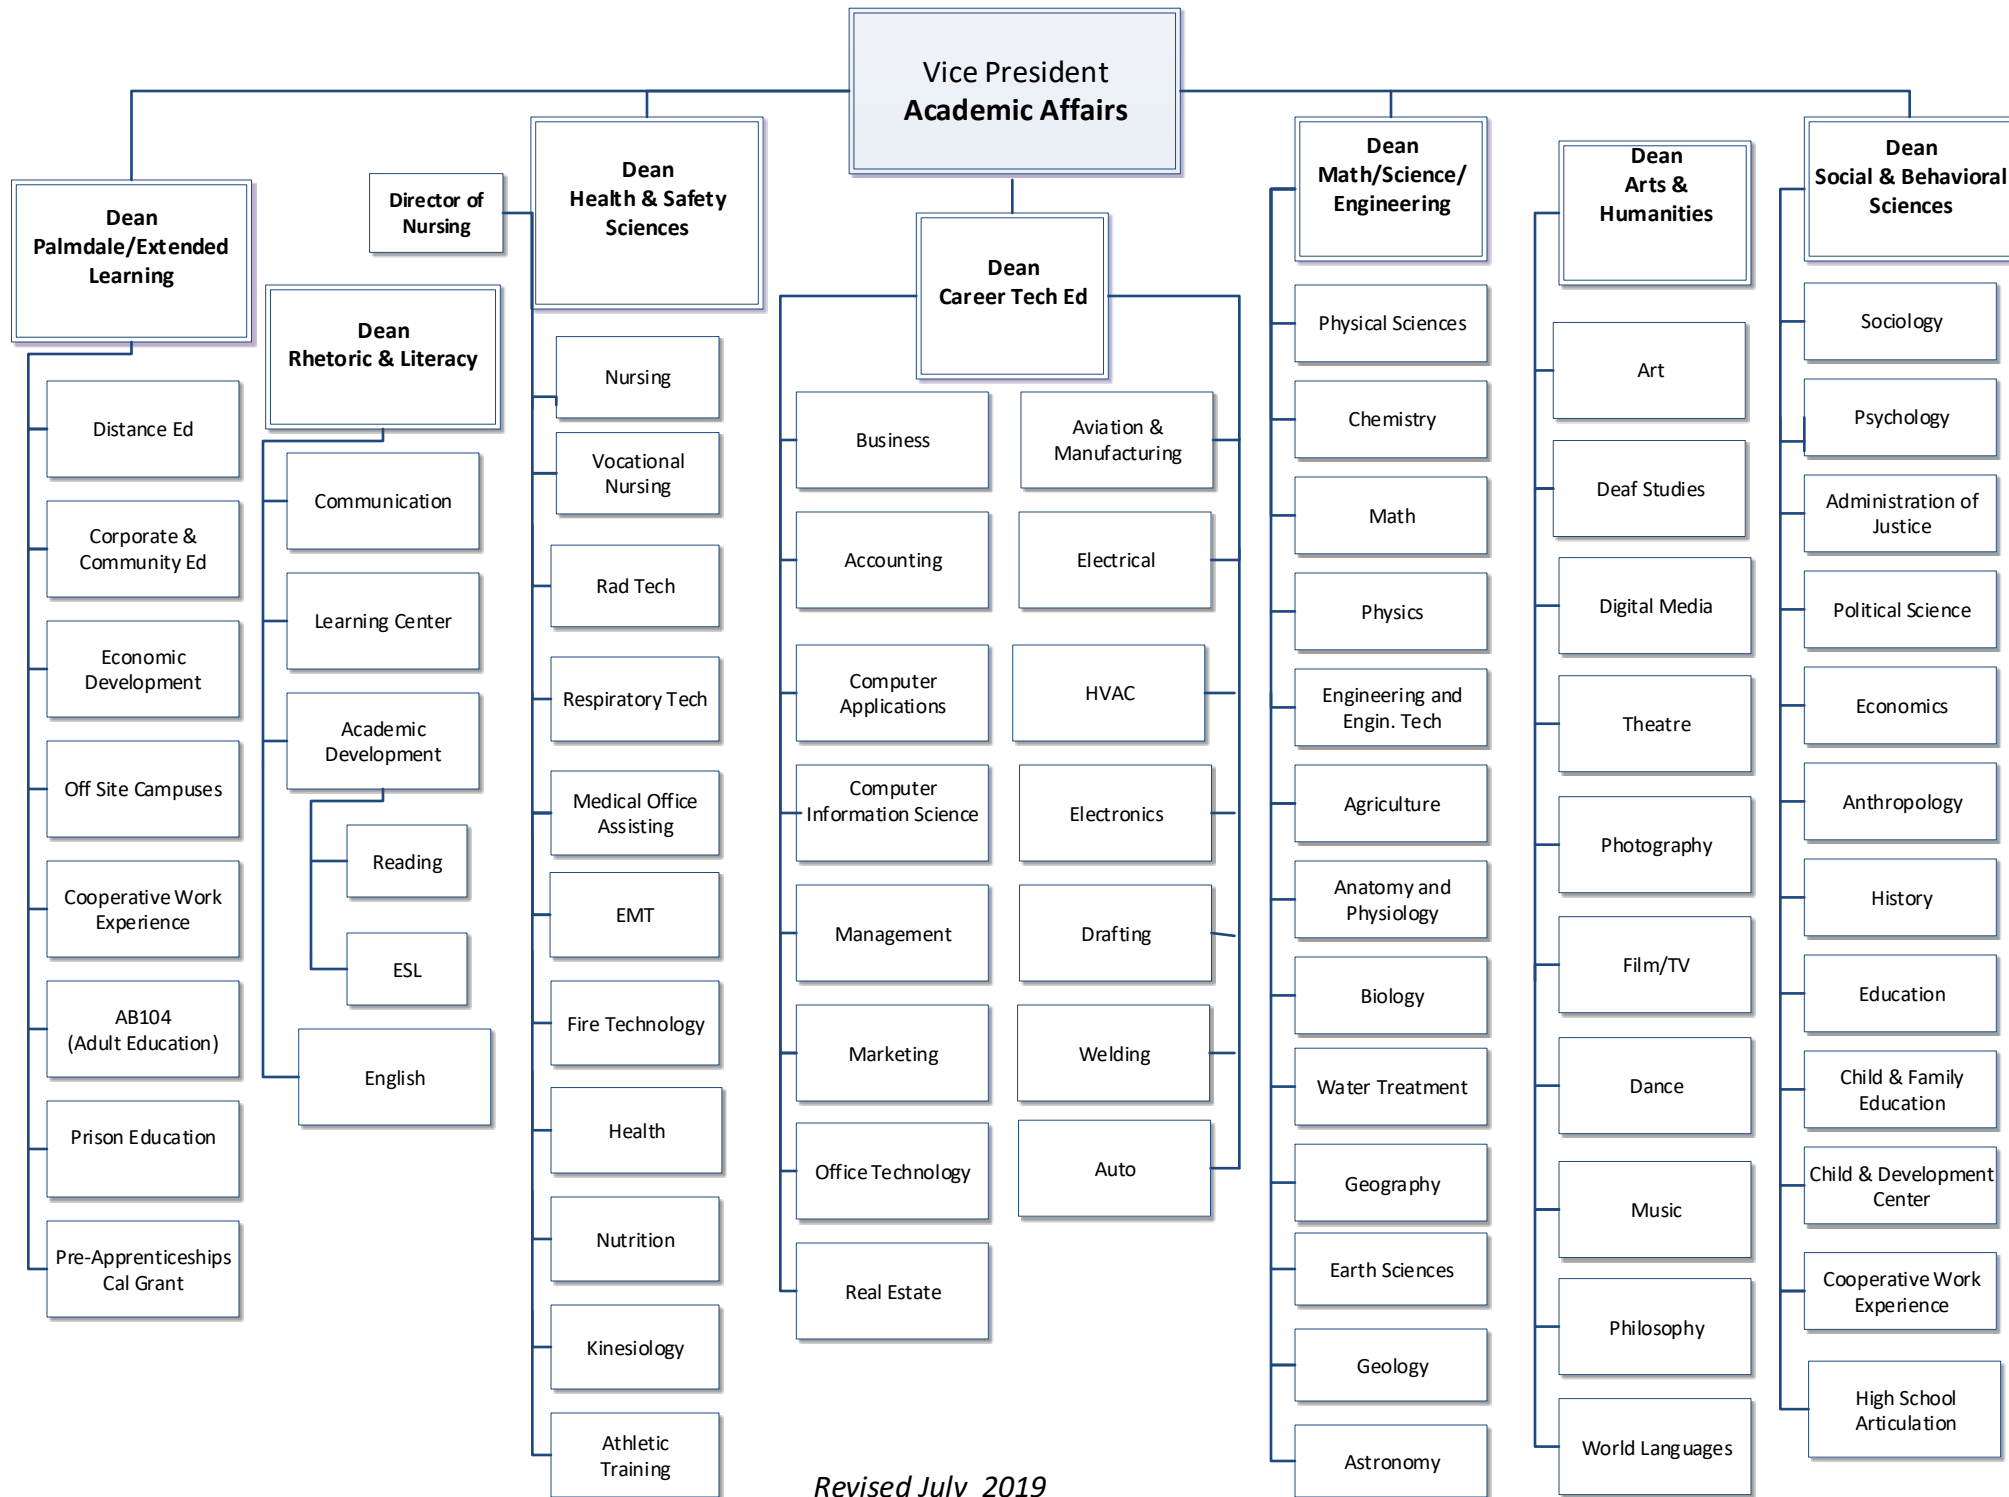

ANTELOPE VALLEY COLLEGE ACADEMIC AFFAIRS ORGANIZATIONAL CHART

Revised July 2019