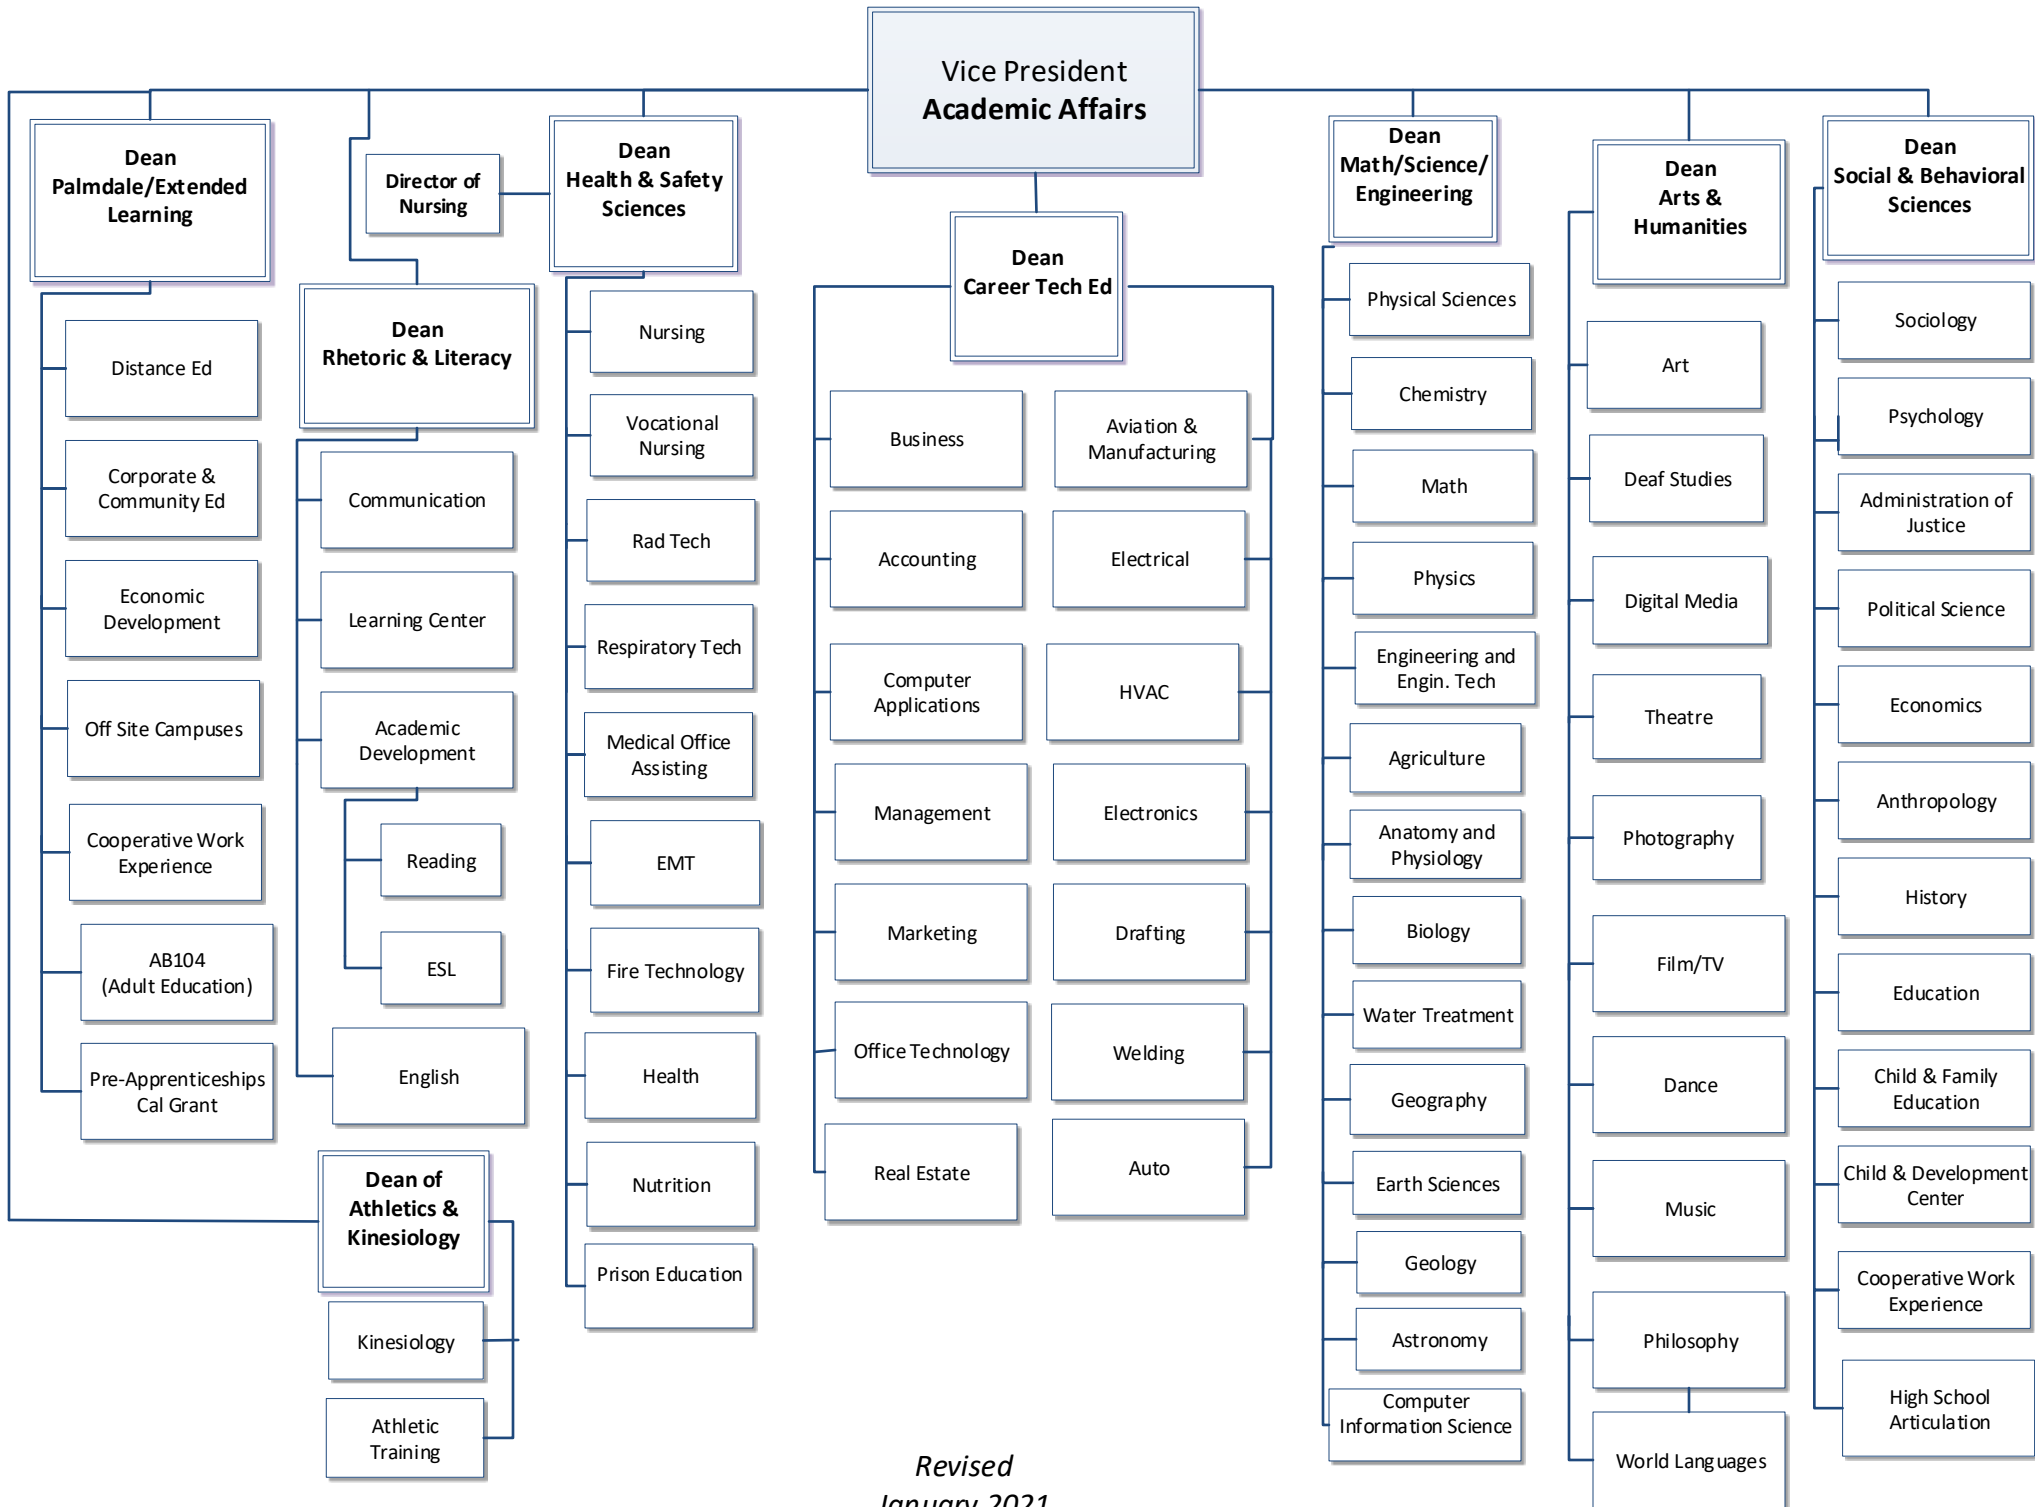

ANTELOPE VALLEY COLLEGE ACADEMIC AFFAIRS ORGANIZATIONAL CHART

Revised
January 2021