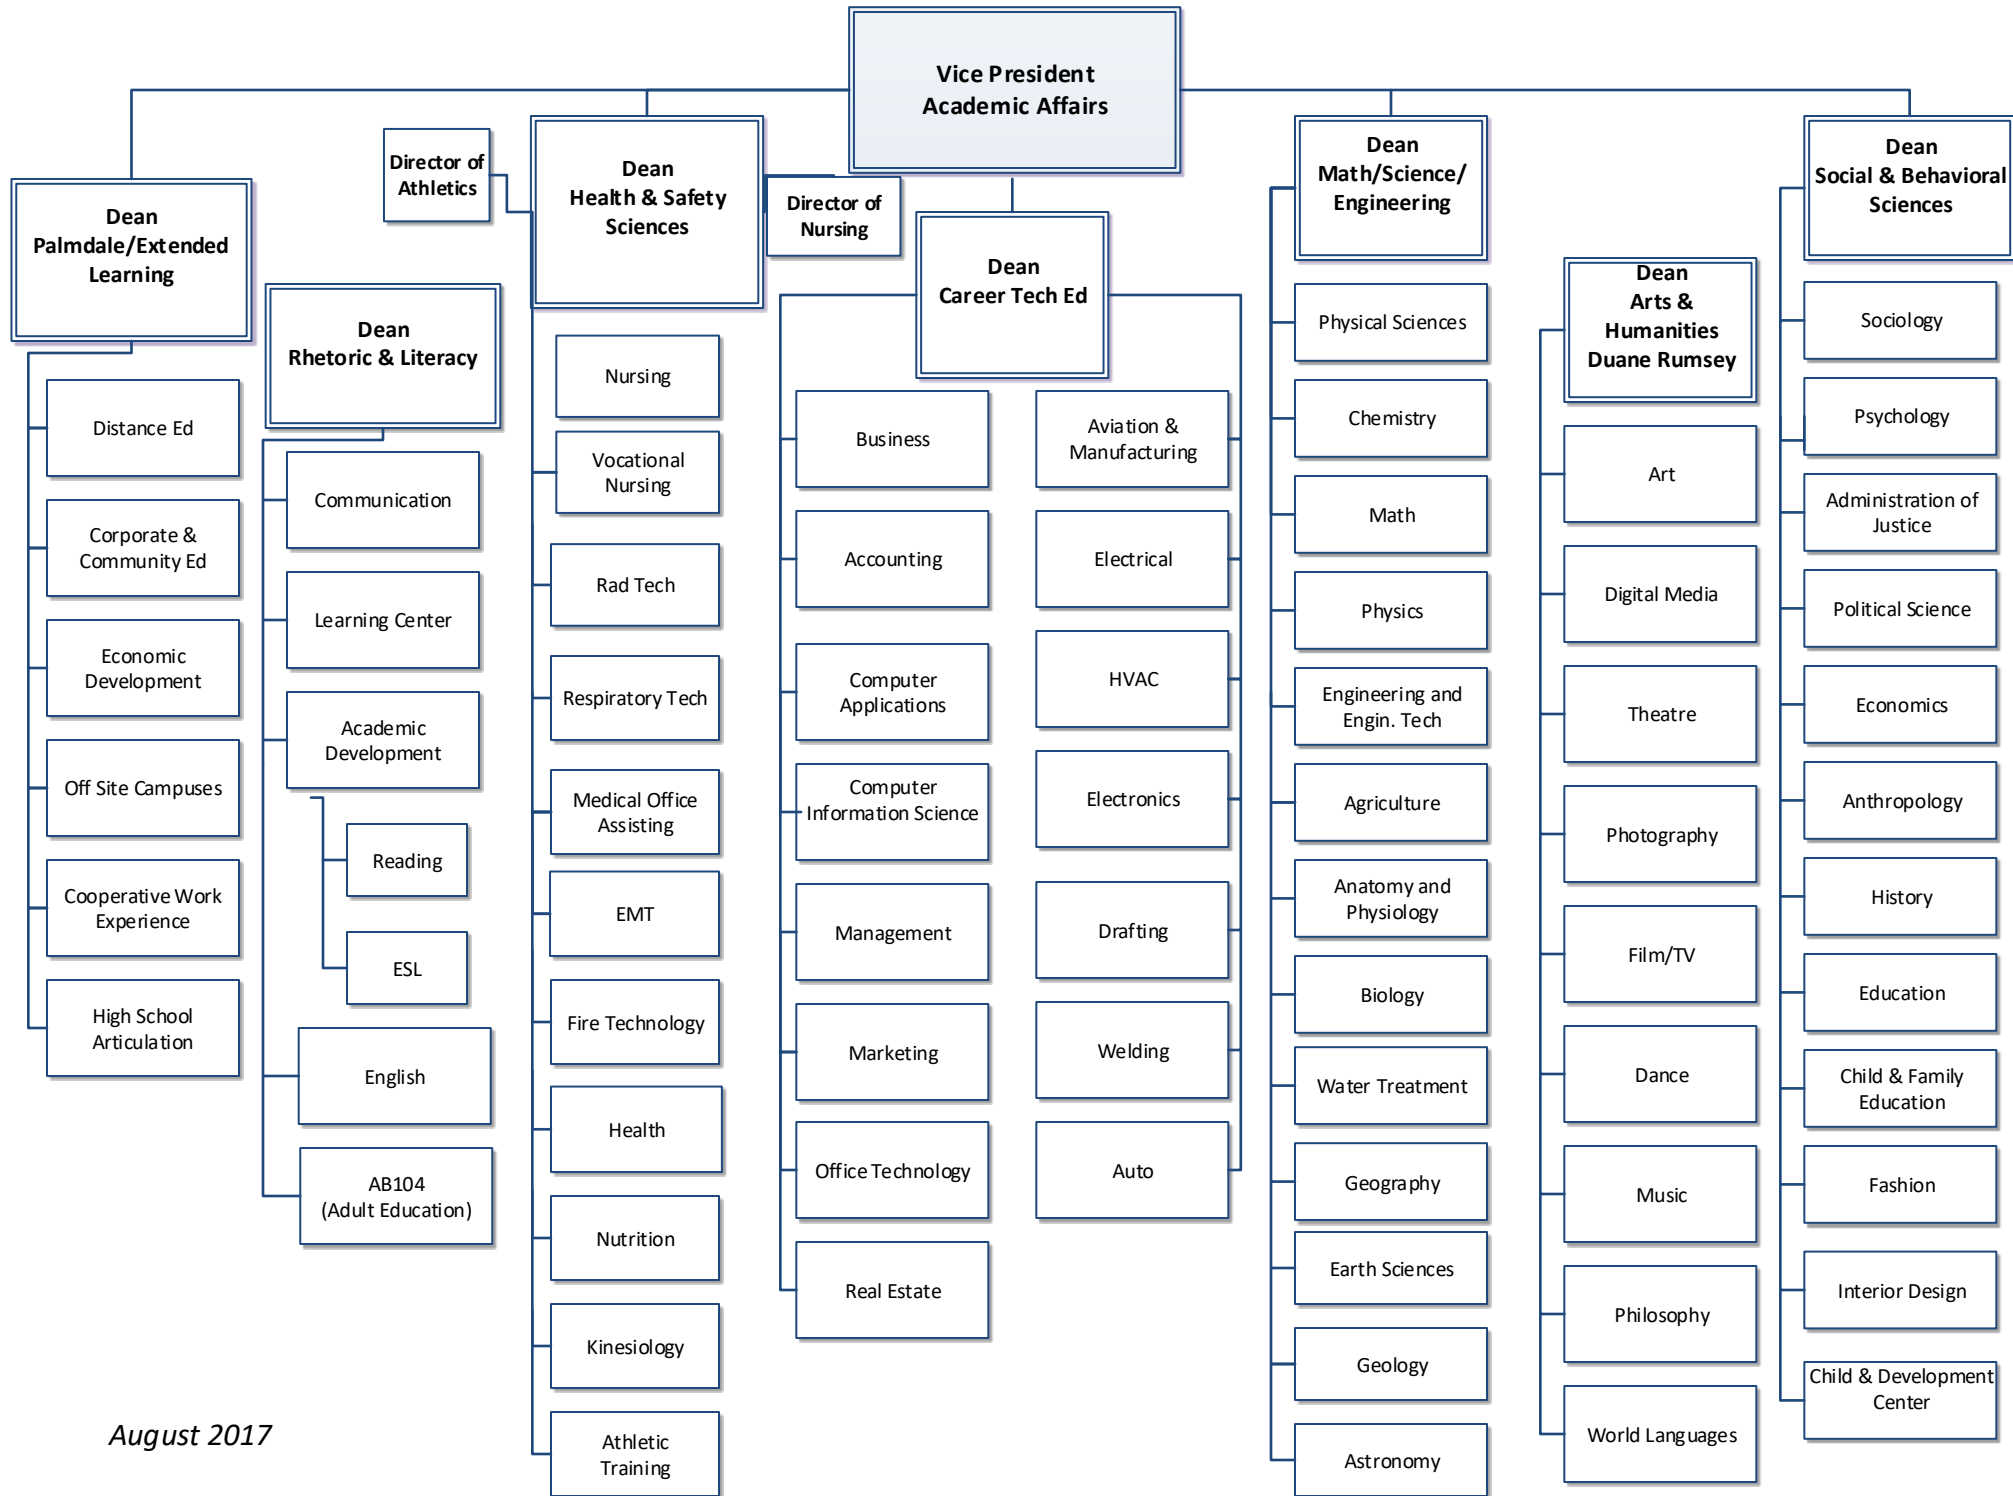

ANTELOPE VALLEY COLLEGE ACADEMIC AFFAIRS ORGANIZATIONAL CHART

August 2017