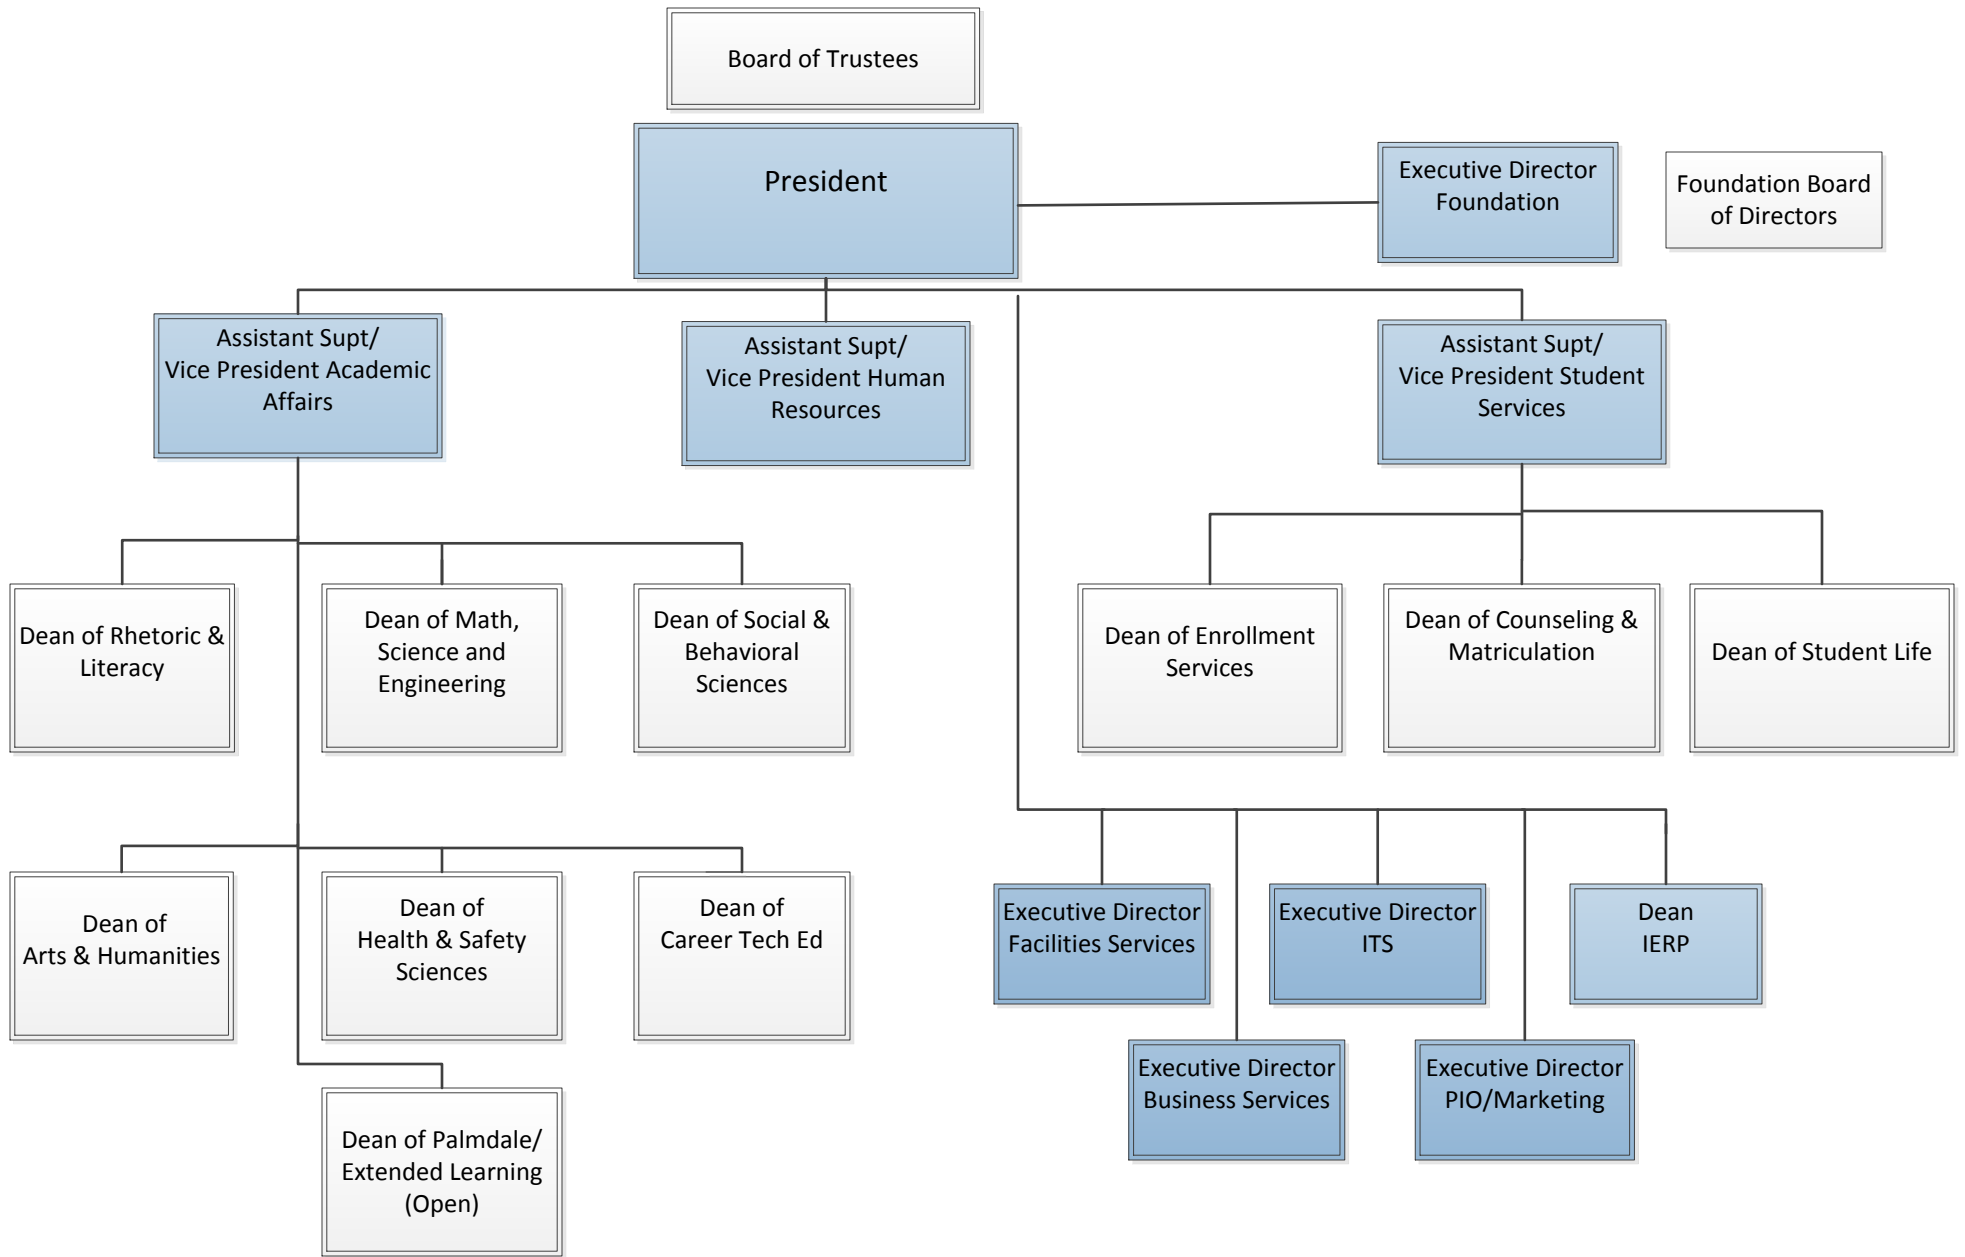

Antelope Valley College General Organizational Chart

Effective May 2016

Shaded Indicates
Executive Council