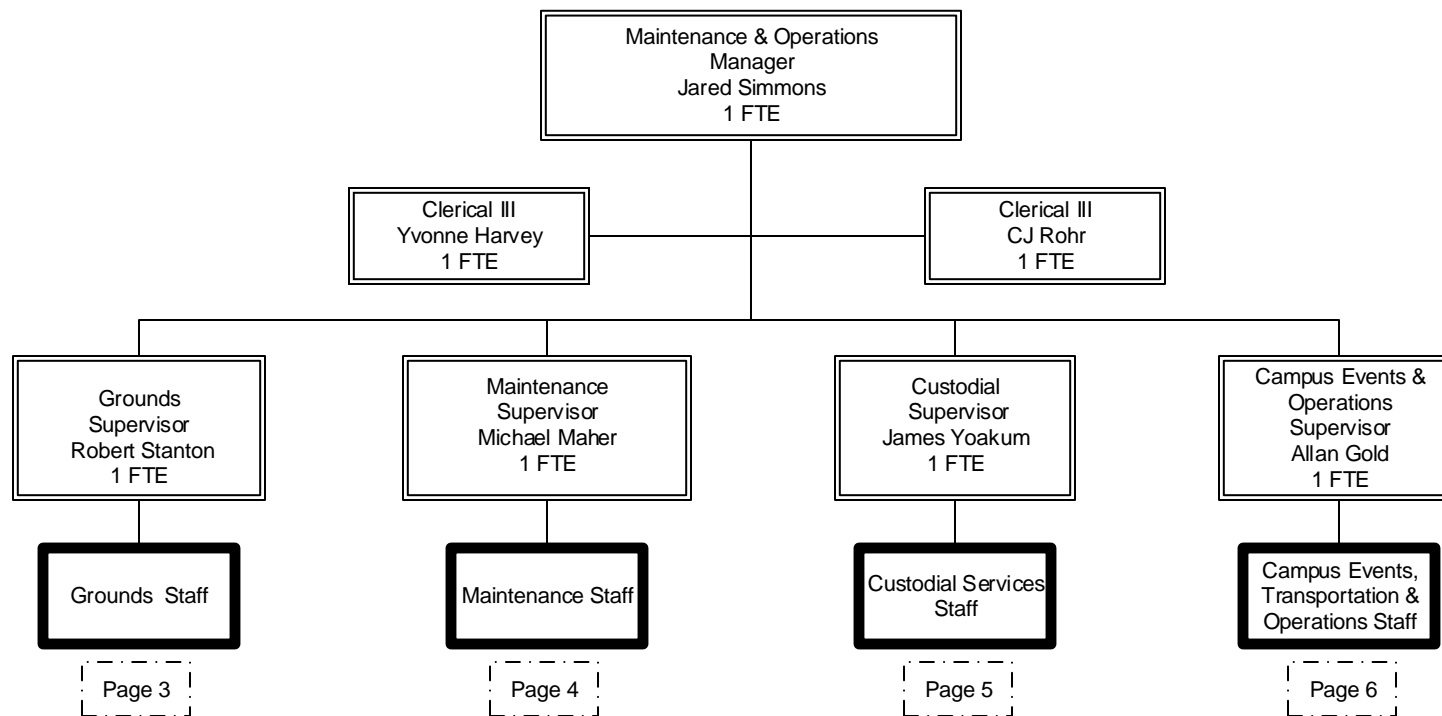

Antelope Valley College

Division of Facilities Services

Antelope Valley College

Department of Maintenance and Operations

Maintenance and Operations
Department Staffing

Management – 1 FTE
Clerical Staff – 2 FTE
Supervisor Staff – 4 FTE

Antelope Valley College

Department of Grounds Maintenance

Facilities Services
Grounds Maintenance Department Staffing
Proposed

Supervision – 1 FTE
Grounds Staff – 12 FTE

Antelope Valley College

Department of Maintenance

Facilities Services
Maintenance Department Staffing
Proposed

Supervision – 1 FTE
Maintenance Staff – 17 FTE

Antelope Valley College

Department of Custodial Services

Antelope Valley College

Department of Campus Events and Operations