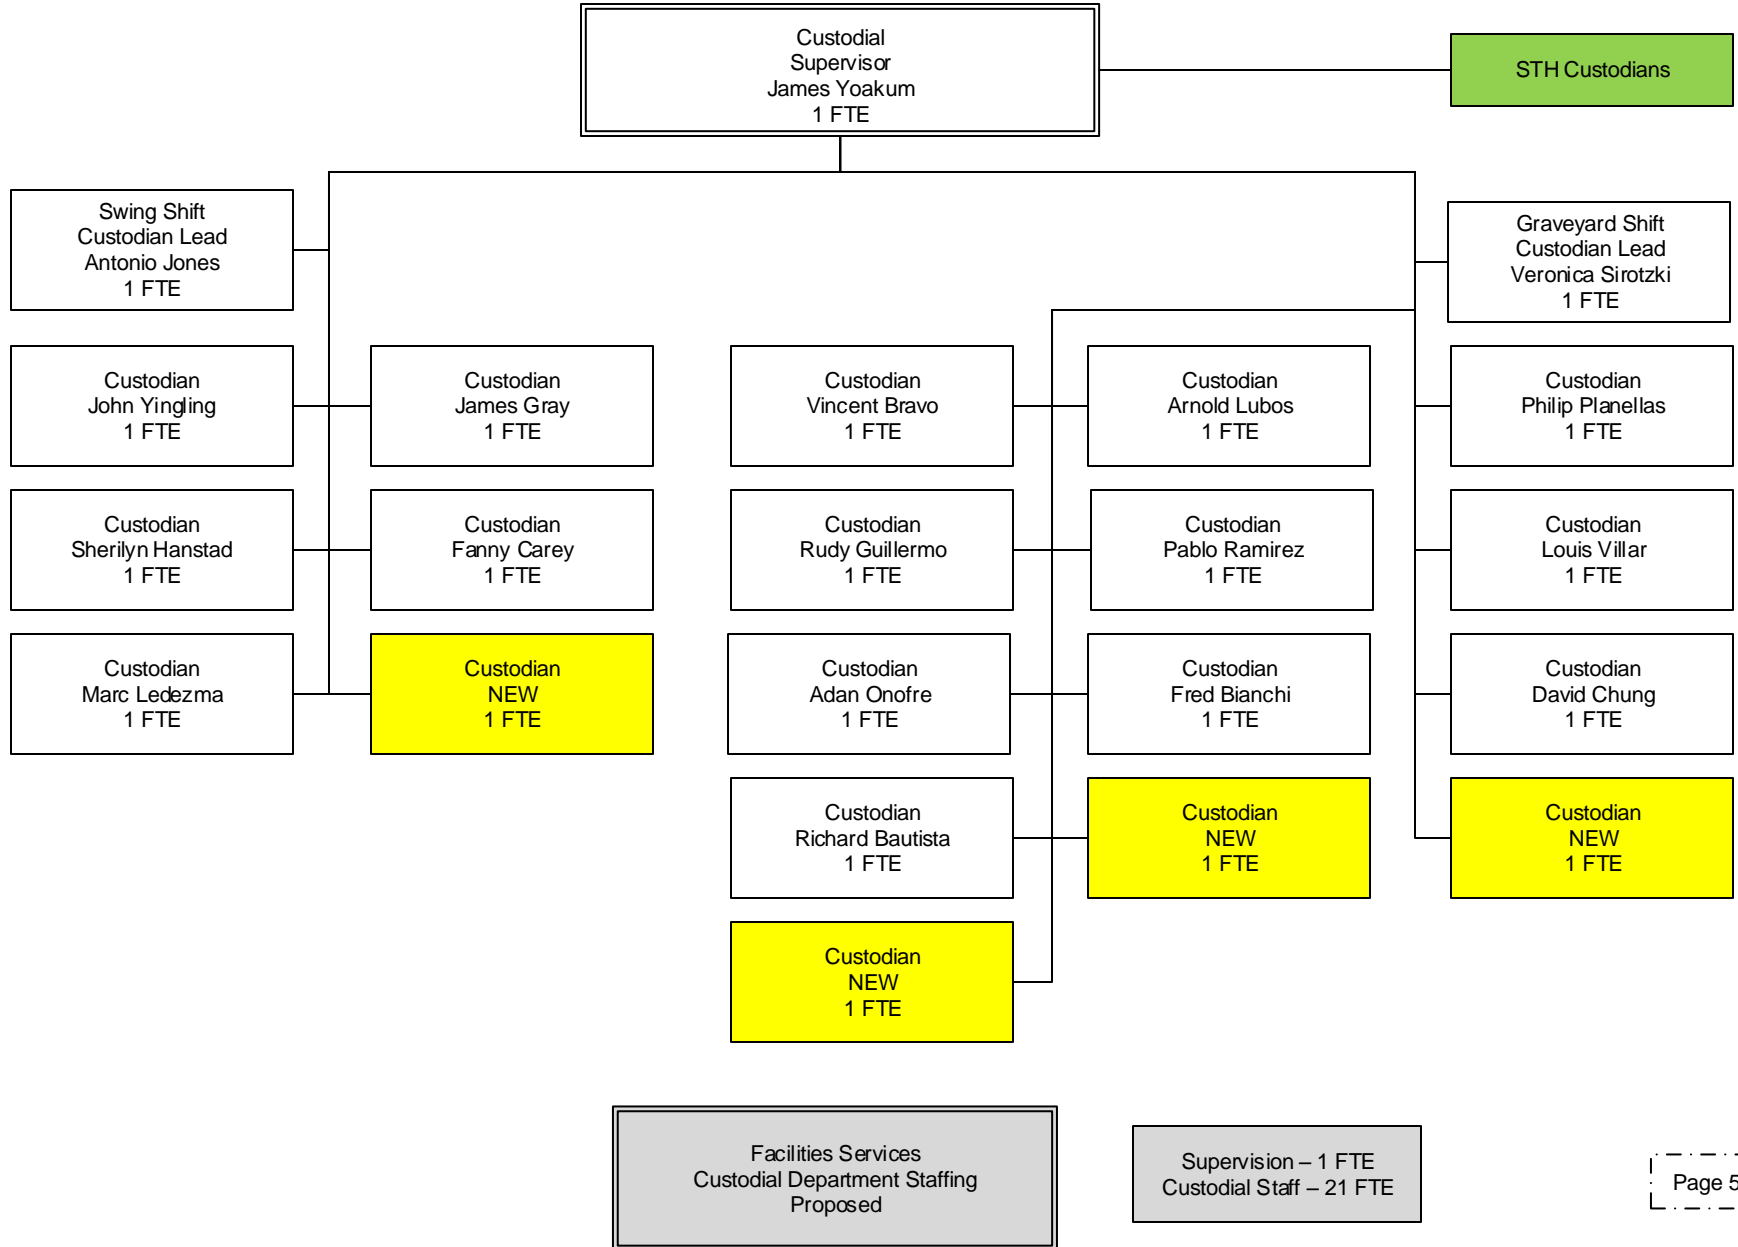

Antelope Valley College

Division of Facilities Services

Antelope Valley College

Department of Maintenance and Operations

Maintenance and Operations
Department Staffing

Management – 1 FTE
Clerical Staff – 2 FTE
Supervisor Staff – 4 FTE

Antelope Valley College

Department of Grounds Maintenance

Facilities Services
Grounds Maintenance Department Staffing
Proposed

Supervision – 1 FTE
Grounds Staff – 12 FTE

Antelope Valley College

Department of Maintenance

Facilities Services
Maintenance Department Staffing
Proposed

Supervision – 1 FTE
Maintenance Staff – 17 FTE

Antelope Valley College

Department of Custodial Services

Antelope Valley College

Department of Campus Events and Operations