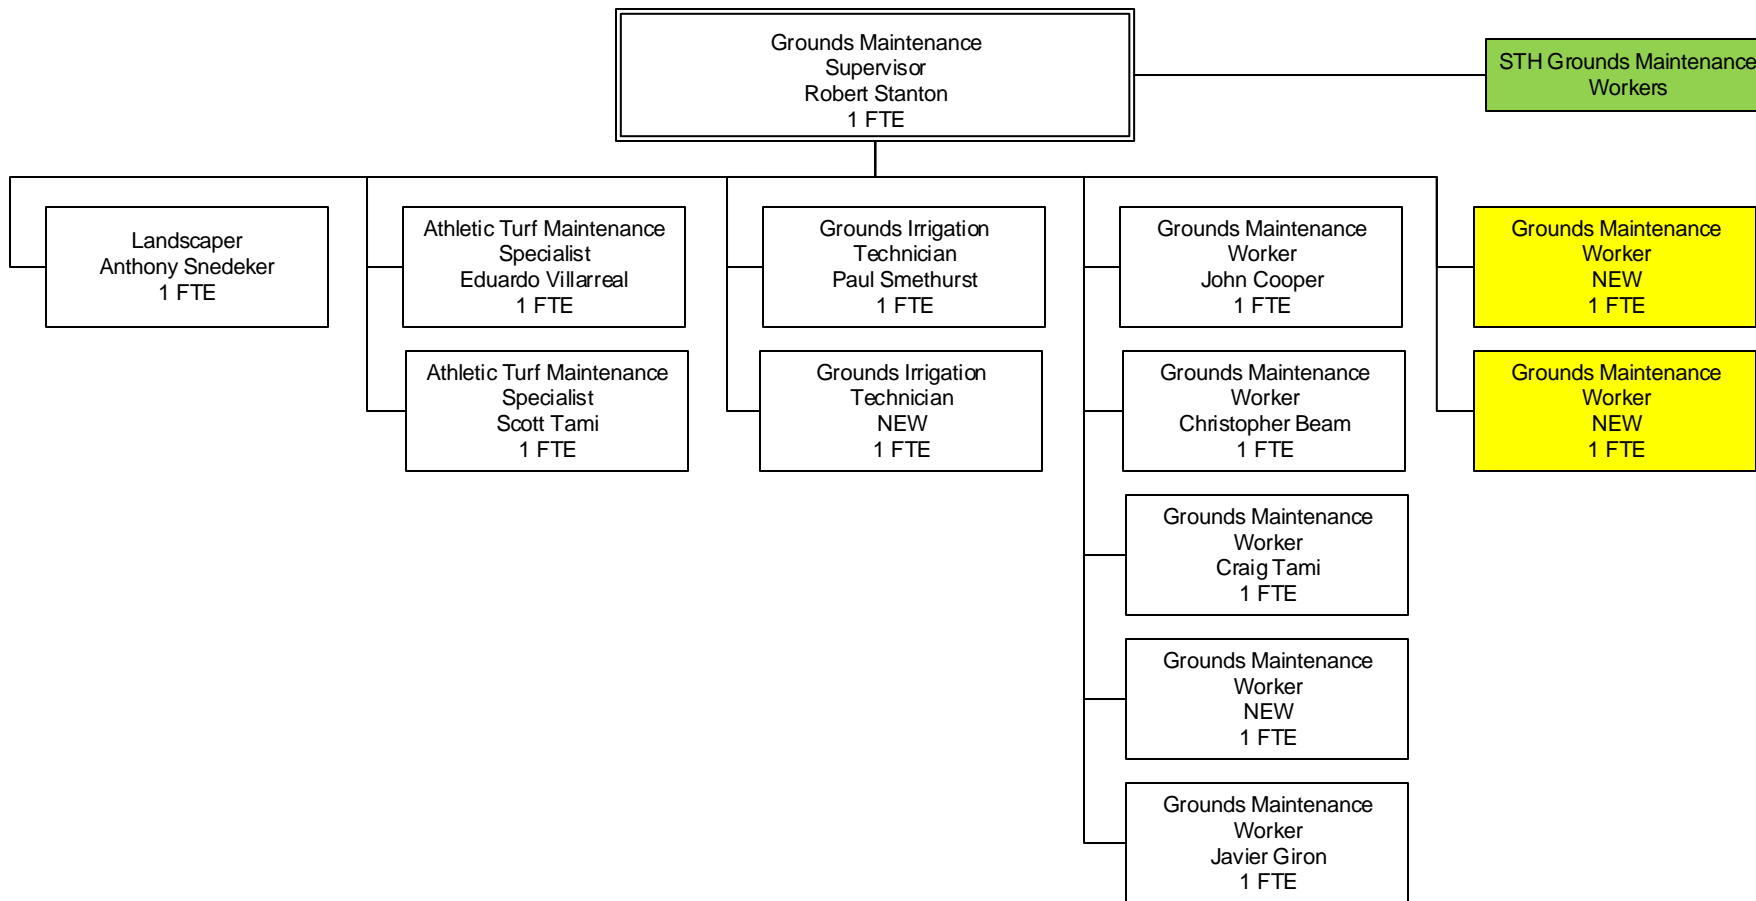

Antelope Valley College

Division of Facilities Services

Antelope Valley College

Department of Maintenance and Operations

Maintenance and Operations
Department Staffing

Management – 1 FTE
Clerical Staff – 2 FTE
Supervisor Staff – 4 FTE

Antelope Valley College

Department of Grounds Maintenance

Facilities Services
Grounds Maintenance Department Staffing
Proposed

Supervision – 1 FTE
Grounds Staff – 12 FTE

Antelope Valley College

Department of Maintenance

Facilities Services
Maintenance Department Staffing
Proposed

Supervision – 1 FTE
Maintenance Staff – 17 FTE

Antelope Valley College

Department of Custodial Services

Antelope Valley College

Department of Campus Events and Operations