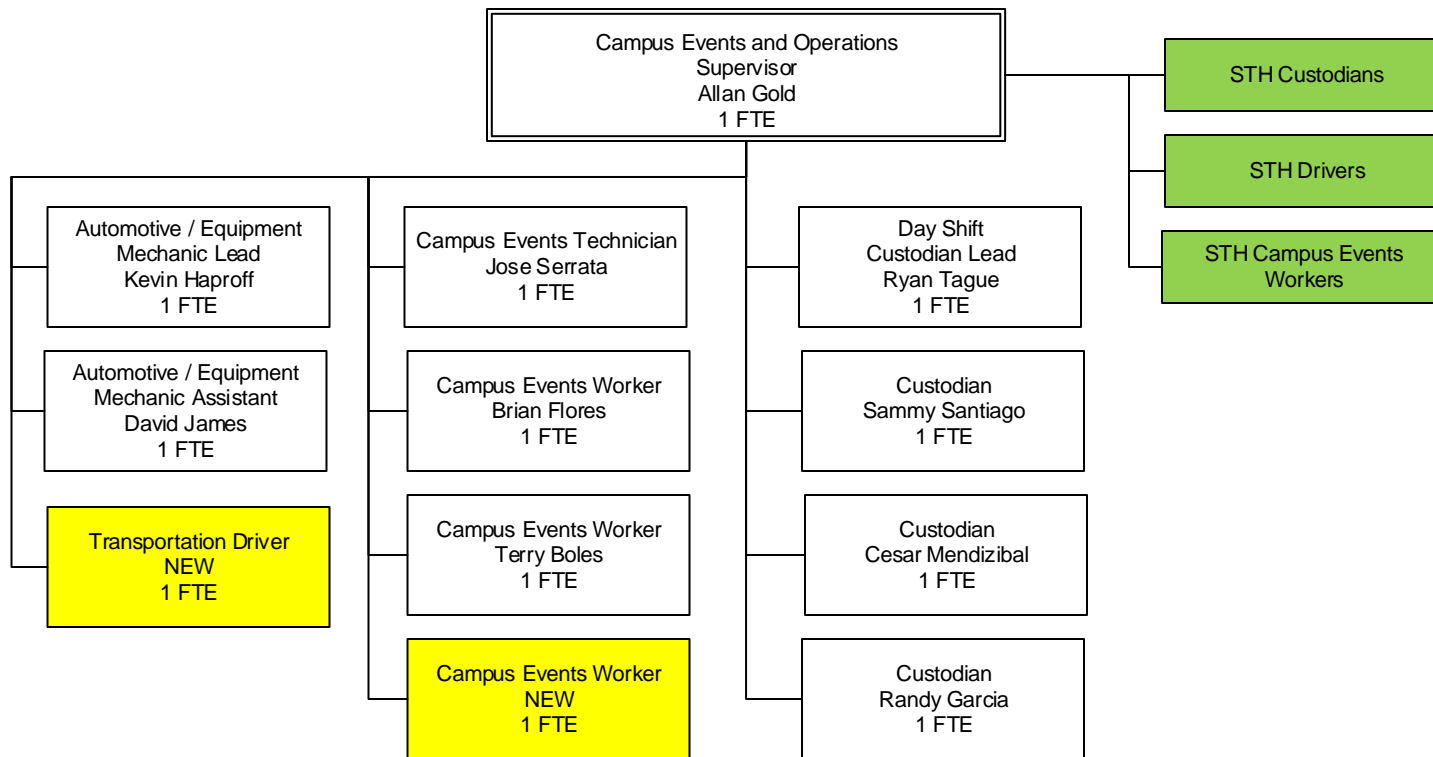

Antelope Valley College

Department of Grounds Maintenance

Facilities Services
Grounds Maintenance Department Staffing
Proposed

Supervision – 1 FTE
Grounds Staff – 12 FTE

Antelope Valley College

Department of Maintenance

Facilities Services
Maintenance Department Staffing
Proposed

Supervision – 1 FTE
Maintenance Staff – 17 FTE

Antelope Valley College

Department of Custodial Services

Antelope Valley College

Department of Campus Events and Operations