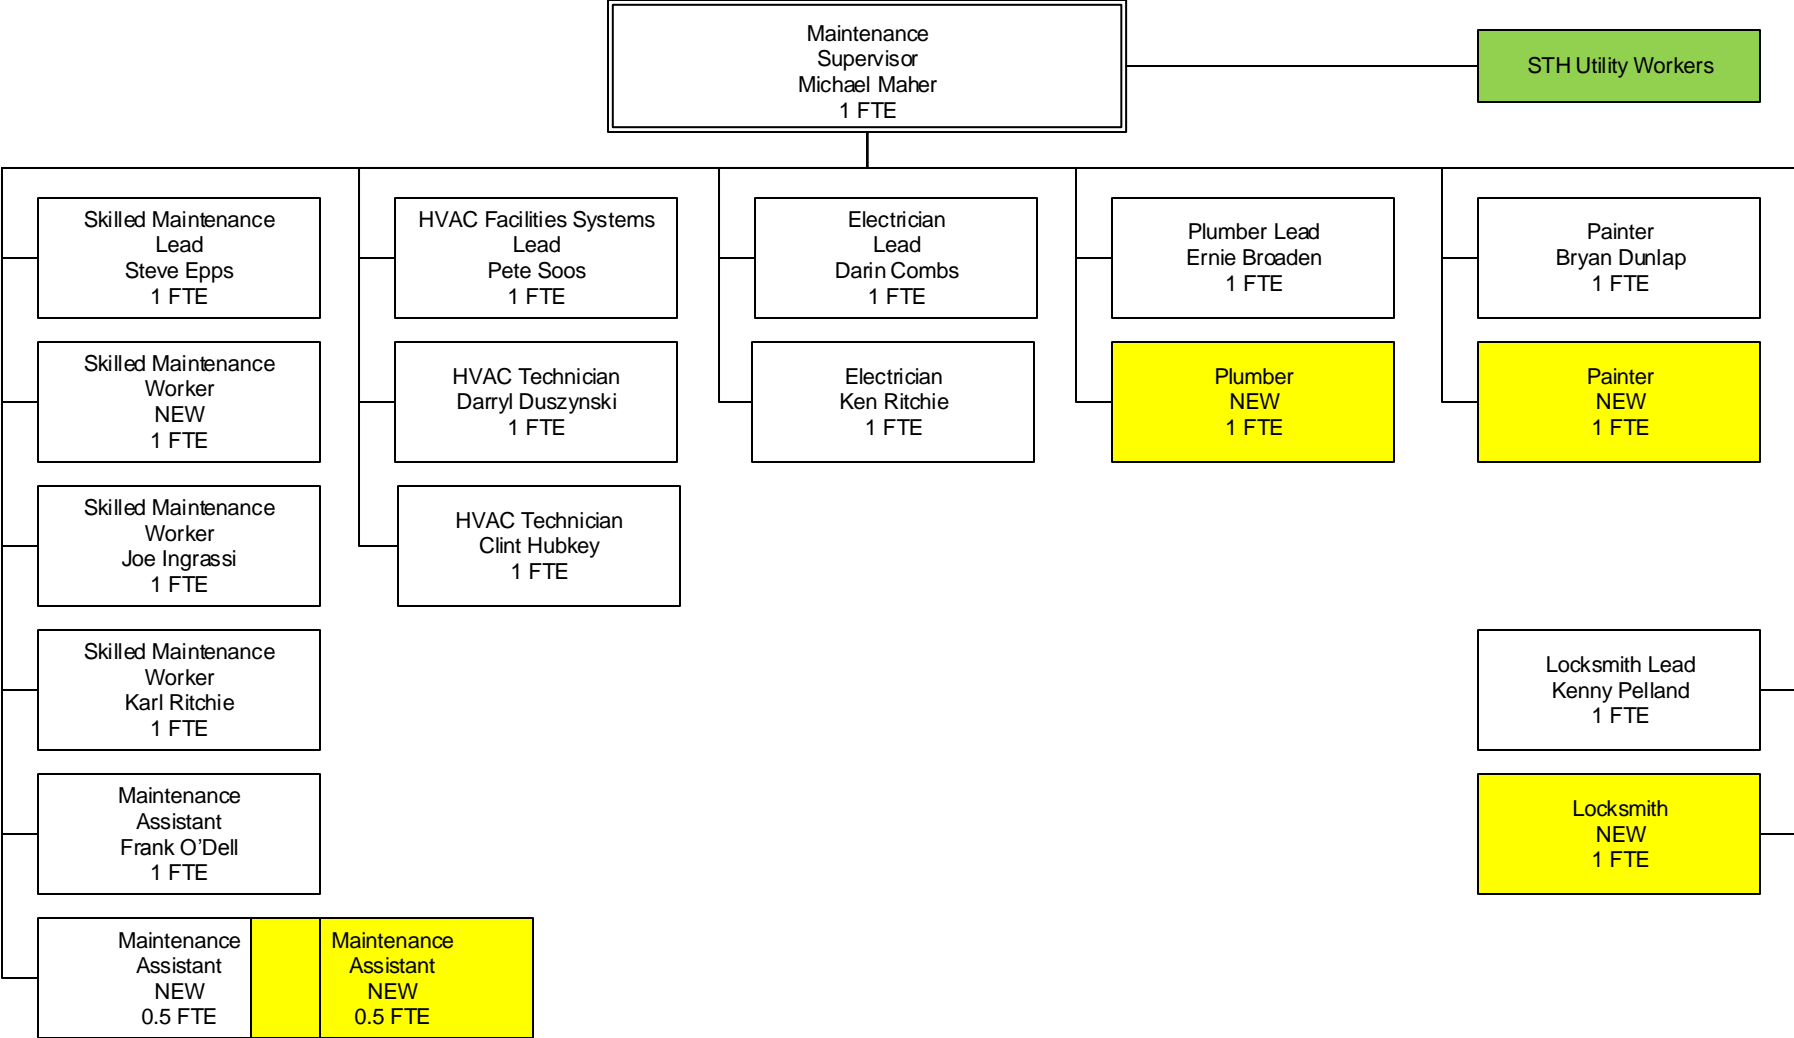

Antelope Valley College

Division of Facilities Services

Antelope Valley College

Department of Maintenance and Operations

Maintenance and Operations
Department Staffing

Management – 1 FTE
Clerical Staff – 2 FTE
Supervisor Staff – 4 FTE

Antelope Valley College

Department of Grounds Maintenance

Facilities Services
Grounds Maintenance Department Staffing
Proposed

Supervision – 1 FTE
Grounds Staff – 12 FTE

Antelope Valley College

Department of Maintenance

Facilities Services
Maintenance Department Staffing
Proposed

Supervision – 1 FTE
Maintenance Staff – 17 FTE

Antelope Valley College

Department of Custodial Services

Antelope Valley College

Department of Campus Events and Operations