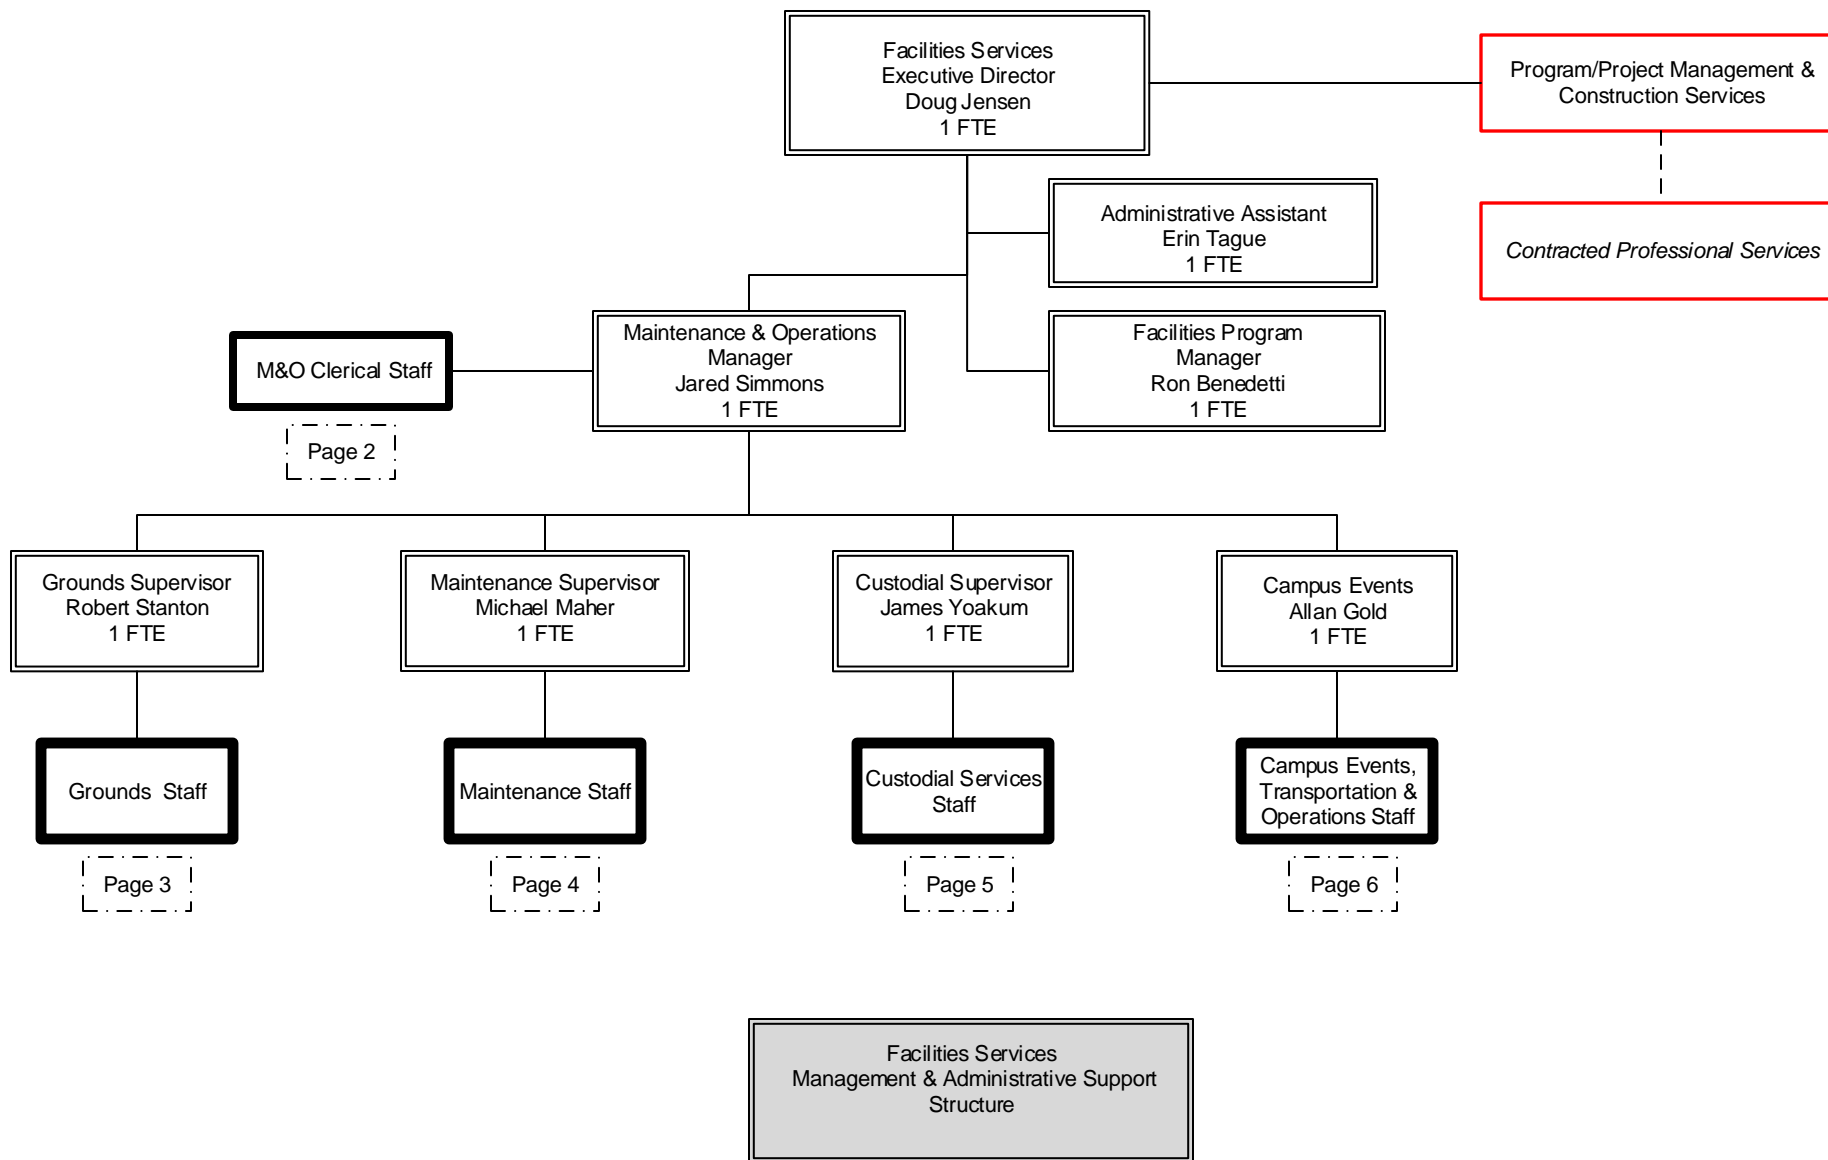

Antelope Valley College

Division of Facilities Services

Antelope Valley College

Department of Maintenance and Operations

Maintenance and Operations
Department Staffing

Management – 1 FTE
Clerical Staff – 2 FTE
Supervisor Staff – 4 FTE

Antelope Valley College

Department of Grounds Maintenance

Facilities Services
Grounds Maintenance Department Staffing
Proposed

Supervision – 1 FTE
Grounds Staff – 12 FTE

Antelope Valley College

Department of Maintenance

Facilities Services
Maintenance Department Staffing
Proposed

Supervision – 1 FTE
Maintenance Staff – 17 FTE

Antelope Valley College

Department of Custodial Services

Antelope Valley College

Department of Campus Events and Operations

Facilities Services
Campus Events and Operations Department
Staffing
Proposed

Supervision – 1 FTE
Custodial / Events Staff – 11 FTE