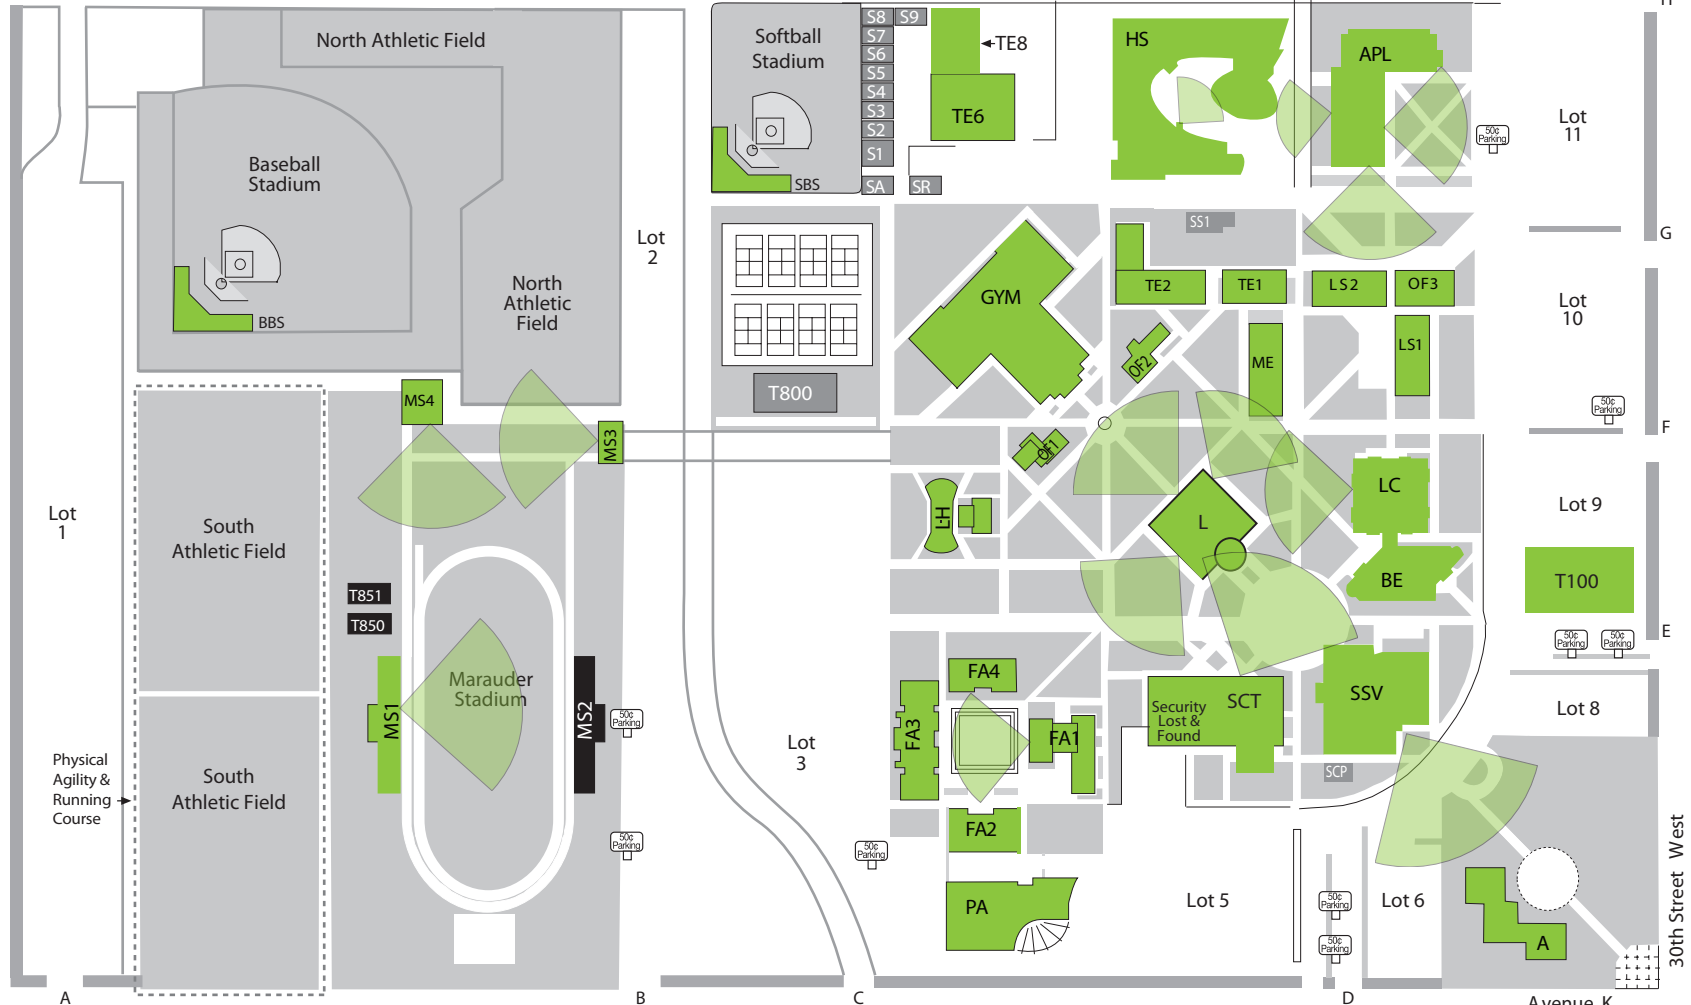

Project Completed May 14'

35th Street West

M

L K Avenue J-8

Campus WiFi Status:

Completed:

ANTELOPE VALLEY COLLEGE
 3041 West Avenue K
 Lancaster, California 93536-5426
 (661) 722-6300
 www.avc.edu

30th Street West

A

B

C

D

Avenue K