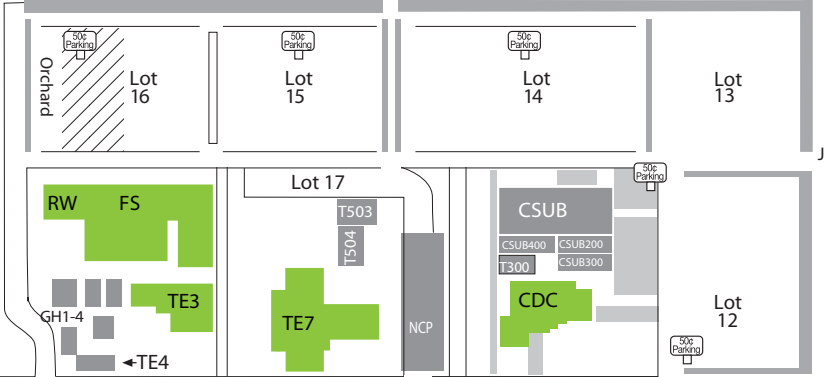

Project Completed May 14'

35th Street West

M

L K Avenue J-8

Campus WiFi Status:

Completed:

ANTELOPE VALLEY COLLEGE
 3041 West Avenue K
 Lancaster, California 93536-5426
 (661) 722-6300
 www.avc.edu

30th Street West

A

B

C

D

Avenue K