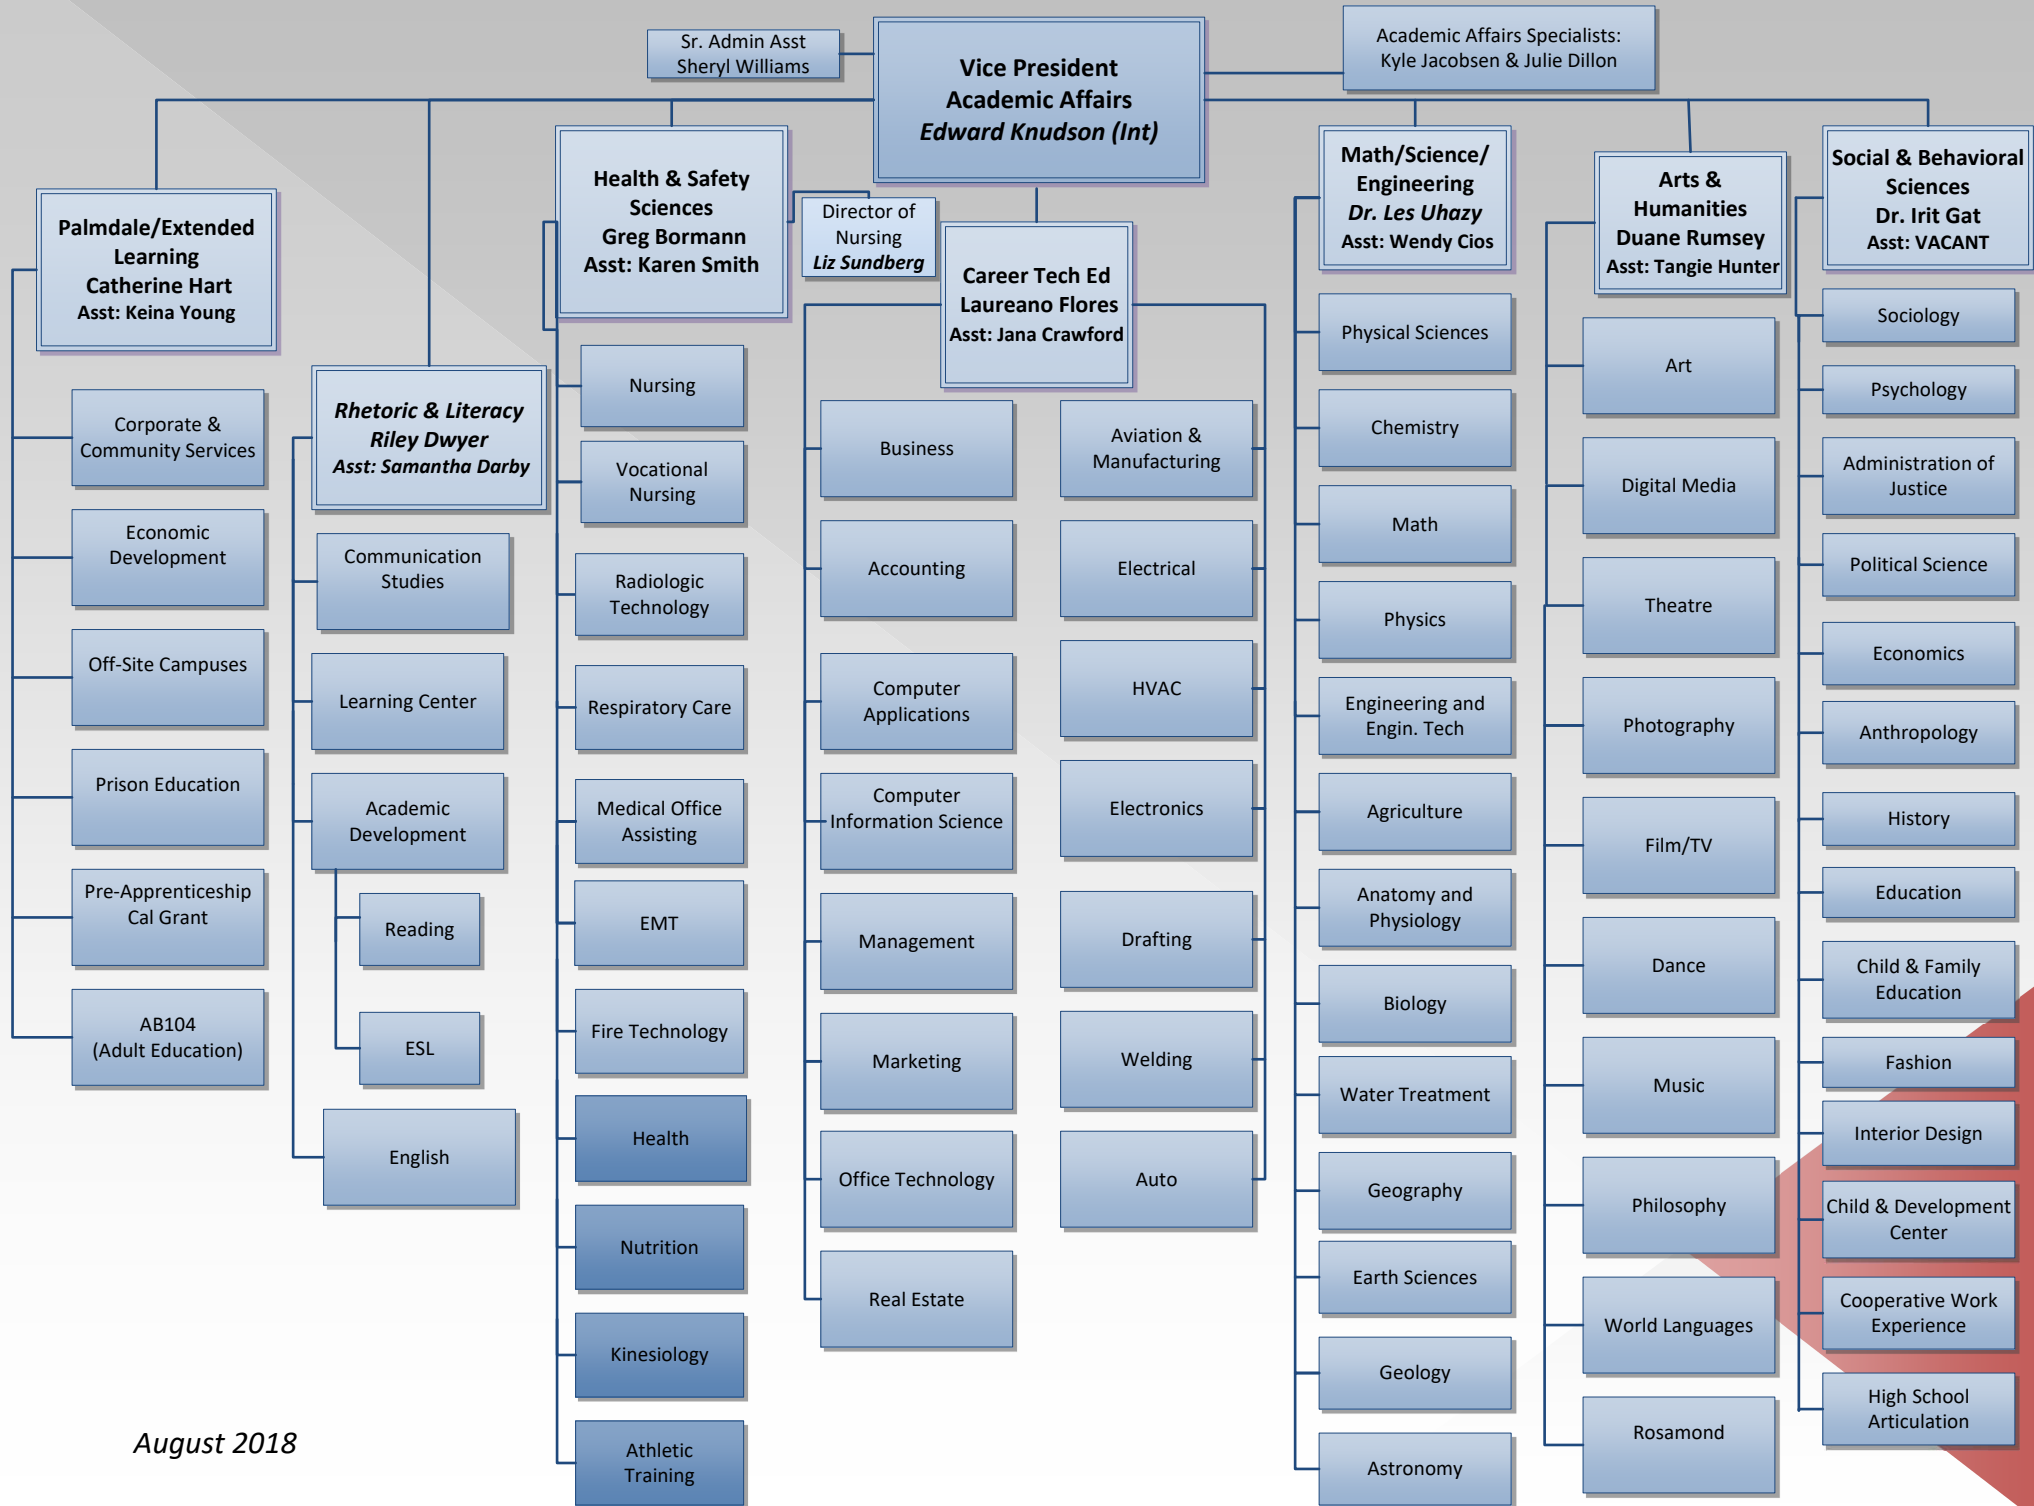

ANTELOPE VALLEY COLLEGE ACADEMIC AFFAIRS ORGANIZATIONAL CHART

August 2018