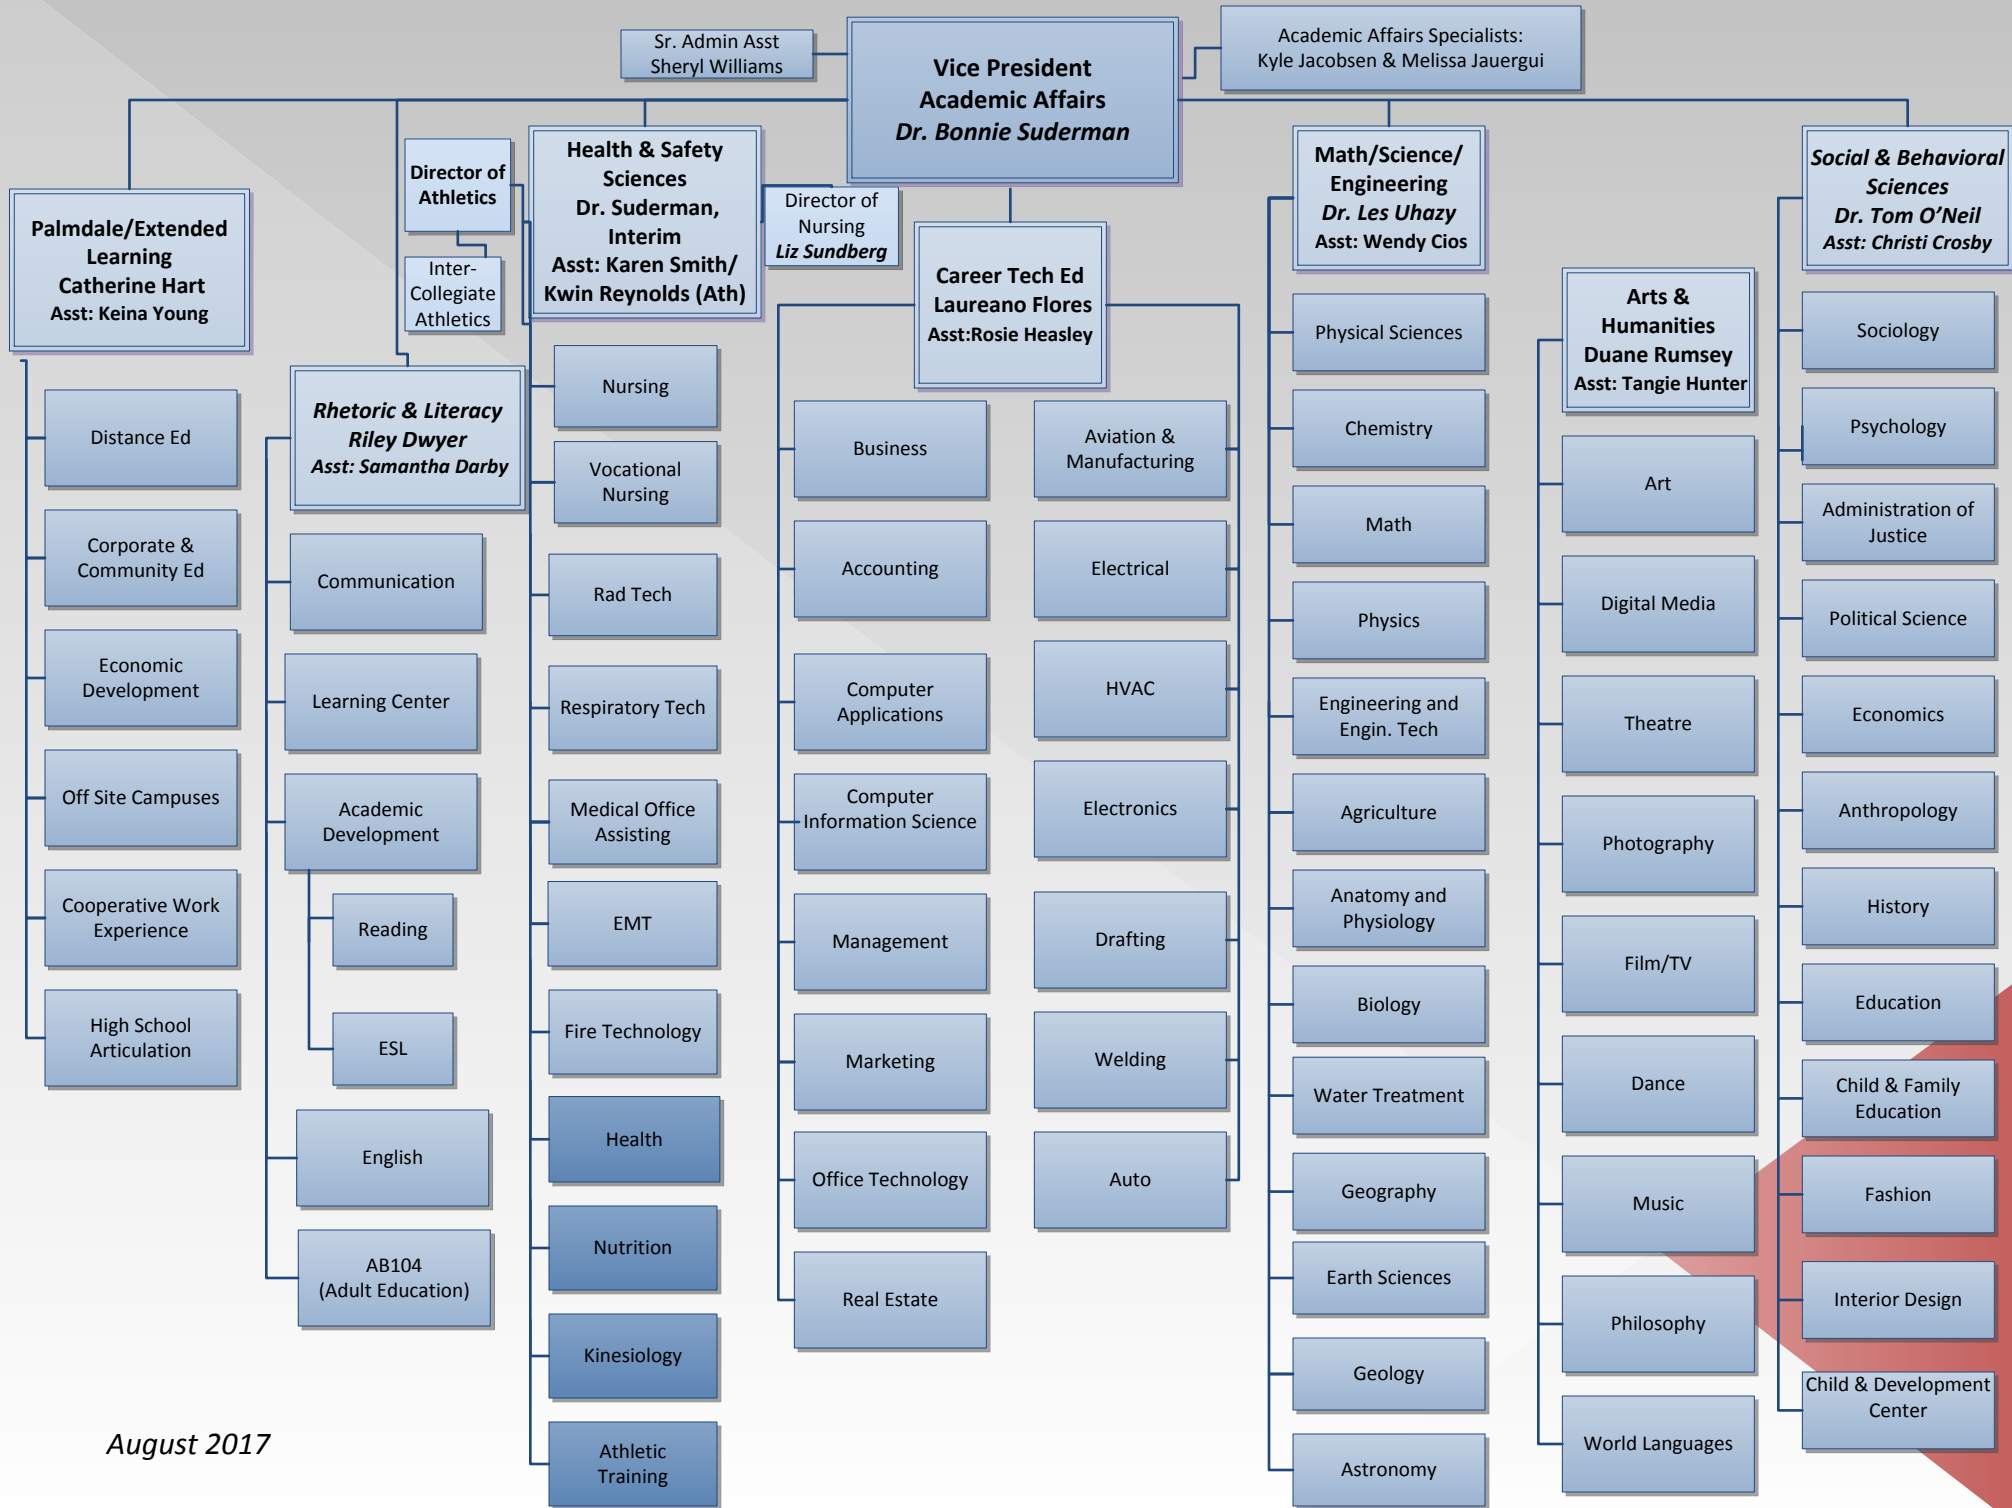

ANTELOPE VALLEY COLLEGE ACADEMIC AFFAIRS ORGANIZATIONAL CHART

August 2017