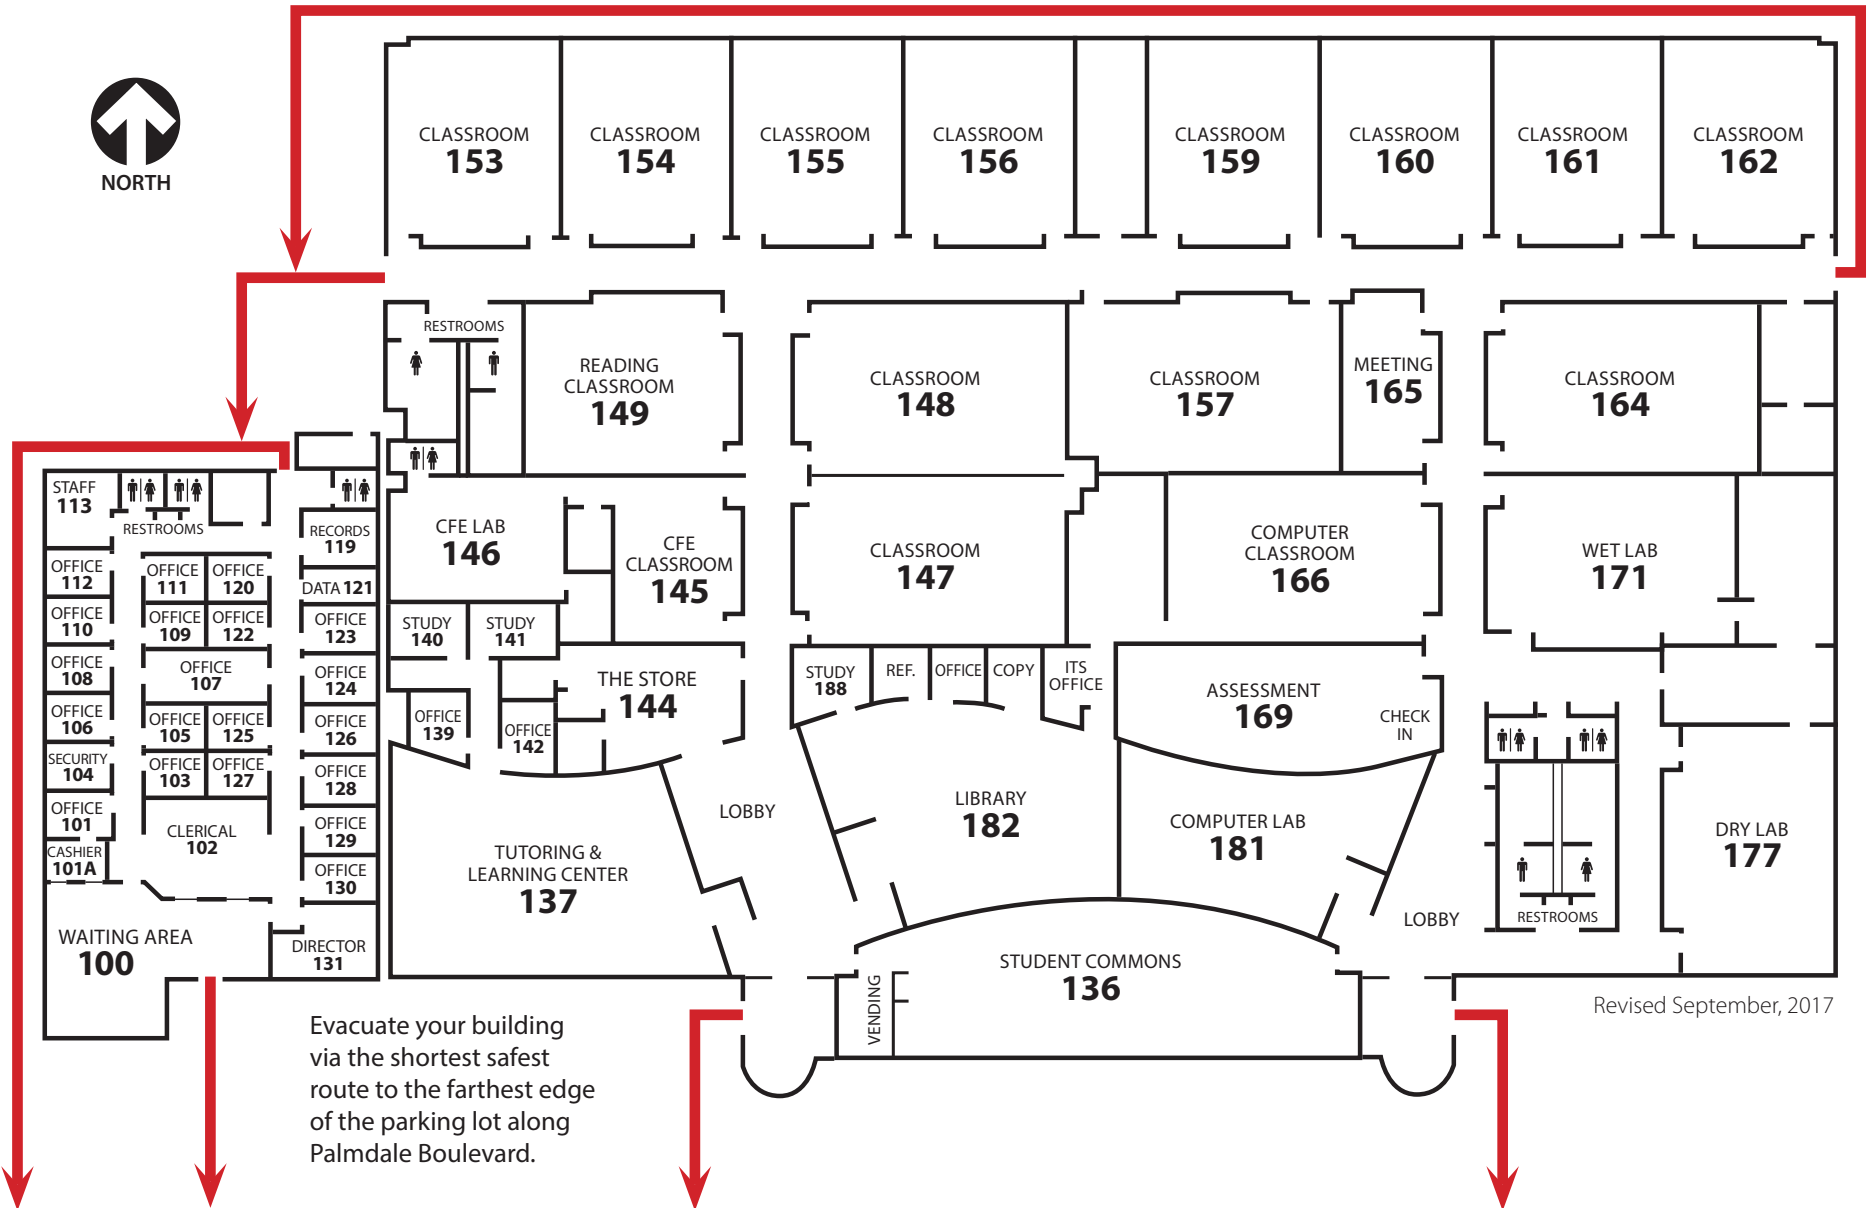

# Palmdale Center

2301 EAST PALMDALE BLVD. PALMDALE, CA 93550 • (661) 722-6400 • [www.avc.edu/palmdale/](http://www.avc.edu/palmdale/)

Evacuate your building via the shortest safest route to the farthest edge of the parking lot along Palmdale Boulevard.

Revised September, 2017

PALMDALE BOULEVARD (NOT TO SCALE)