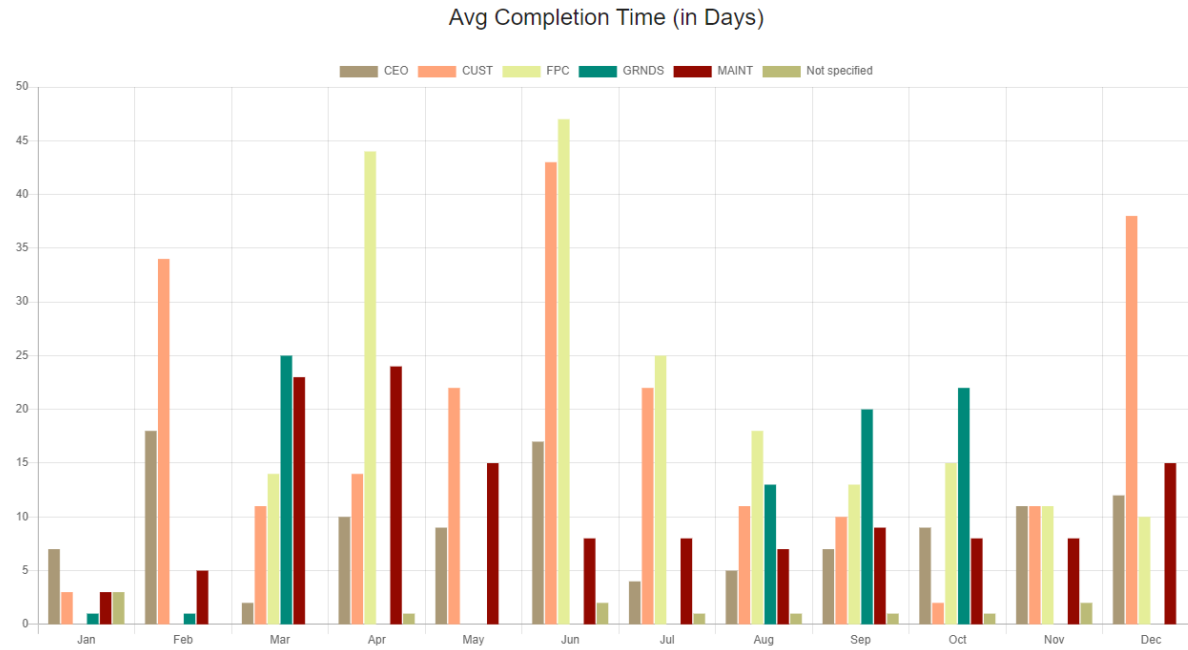

AVERAGE COMPLETION TIME OF WORK ORDERS

PAST 12 MONTHS

1.20.22

WORK ORDERS BY TRADE WORK ORDERS BY REQUEST TYPE COMPLETION TIME **AVG COMPLETION TIME** WORK ORDERS WITH PM JOBS / OI COMPLETED

LEGEND:

CEO: CAMPUS EVENTS OFFICE